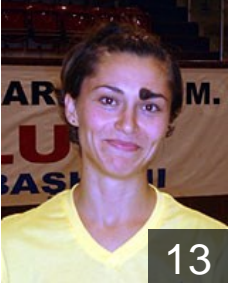

Height: 184 cm

22

 **TUR**

Günay Sibel

Position: Left Wing

Place of birth: Izmir

Date of birth: 07.02.1982

Height: 165 cm

7

 **TUR**

Imamoglu Öcal Sevilay

Position:

Place of birth: Lüleburgaz

Date of birth: 07.10.1984

Height: 178 cm

1

CLUB COMPETITIONS - DELEGATION LIST

Women's European Cup - Challenge Cup 2008/09

 **TUR** Izmir BSB SK - Players

 **TUR**
Iskenderoglu Serpil
Position: Back
Place of birth: Istanbul
Date of birth: 15.07.1982
Height: 168 cm