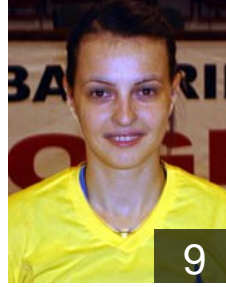

CLUB COMPETITIONS - DELEGATION LIST

Women's European Cup - Challenge Cup 2008/09

 **TUR** Izmir BSB SK - Players

 **TUR**

Akgül Pekmutlu Selma

Position:

Place of birth:

Date of birth: 18.09.1985

Height: -

 **TUR**

Atalar Fatma

Position: Back

Place of birth: Zonguidak

Date of birth: 09.10.1988

Height: 168 cm

 **TUR**

Basaran Selin

Position: Back

Place of birth: Samsun

Date of birth: 09.07.1981

Height: 173 cm

 **TUR**

Bicer Cigdem

Position: Back