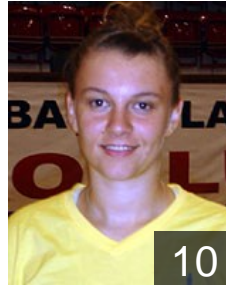

TUR
Pirincci Burcu
Position: Back
Place of birth: Turgutlu
Date of birth: 08.02.1990
Height: 178 cm