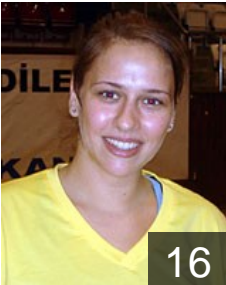

TUR

Bicer Melek

Position:

Place of birth: Berlin

Date of birth: 15.09.1983

Height: 182 cm

TUR

Bulut Ayfer

Position:

Place of birth:

Date of birth: 10.03.1979

Height: -

TUR

Celik Asiye

Position: Left Wing

Place of birth: Mestanli

Date of birth: 13.07.1983

Height: 162 cm

8