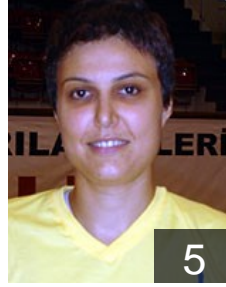

7

 **TUR**

Imamoglu Öcal Sevilay

Position:

Place of birth: Lüleburgaz

Date of birth: 07.10.1984

Height: 178 cm

1

CLUB COMPETITIONS - DELEGATION LIST

Women's European Cup - Challenge Cup 2008/09

 **TUR** Izmir BSB SK - Players

 **TUR**
Iskenderoglu Serpil
Position: Back
Place of birth: Istanbul
Date of birth: 15.07.1982
Height: 168 cm