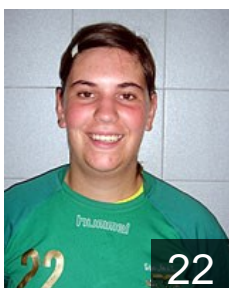

 POR

Santos Ferraz Joana Filipa

Position: Right Wing
Place of birth: Leiria
Date of birth: 14.03.1986
Height: 165 cm

 POR

Silva Pereira Maria Ines

Position: Back
Place of birth: Leiria
Date of birth: 12.05.1991
Height: 171 cm