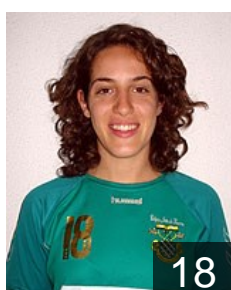

POR
Ferreira Catarino Ines Filipa
Position: Right Back
Place of birth: Leiria
Date of birth: 09.01.1988
Height: 171 cm