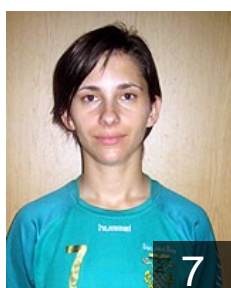

POR
Neves Lopes Nathalie
Position: Line Player
Place of birth: Vichy
Date of birth: 16.05.1985
Height: 164 cm