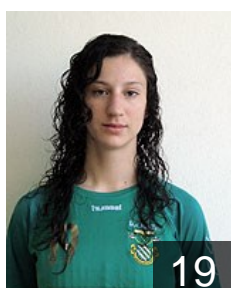

POR
Gomes Pinheiro E.
Position:
Place of birth: Coimbra
Date of birth: 10.06.1988
Height: 177 cm