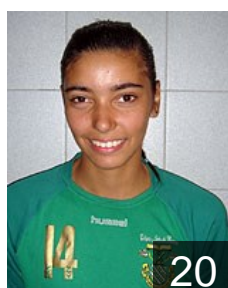

 POR

Perez Santos Maria Natalia

Position: Line Player
Place of birth: Neuss
Date of birth: 19.12.1975
Height: 170 cm

 POR

Polidoro Costa C.

Position:
Place of birth: Leiria
Date of birth: 03.09.1988
Height: 167 cm

 POR

Ramos Antunes Vanessa

Position: Right Wing
Place of birth: Leiria
Date of birth: 12.10.1989
Height: 167 cm

 POR

Rodrigues Celine

Position: Left Back
Place of birth: Paris
Date of birth: 28.09.1986
Height: 170 cm

 POR

Santa Maria Marques A.

Position: Right Back
Place of birth: Leiria
Date of birth: 06.09.1990
Height: 174 cm

 POR

Santa Maria Marques Debora

Position: Right Wing
Place of birth: Leiria
Date of birth: 06.09.1990
Height: 172 cm