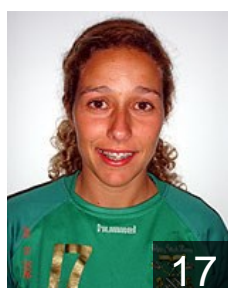

 POR
Margarida Teixeira B.
Position:
Place of birth: Vila Franca de
Date of birth: 08.03.1978
Height: 170 cm

 POR
Mota Barbeiro S.
Position: Left Back
Place of birth: Coimbra
Date of birth: 17.08.1986
Height: 170 cm

 POR
Neves Lopes Karine
Position:
Place of birth: Vichy
Date of birth: 08.03.1990
Height: 165 cm

 POR
Neves Lopes Nathalie
Position: Line Player
Place of birth: Vichy
Date of birth: 16.05.1985
Height: 164 cm