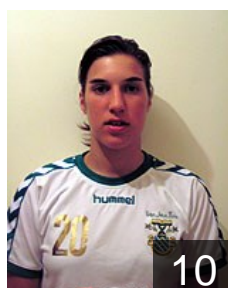

POR

Silva Pereira Maria Ines

Position: Back
Place of birth: Leiria
Date of birth: 12.05.1991
Height: 171 cm