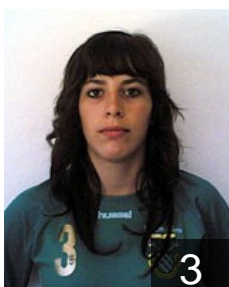

 POR

Perez Santos Maria Natalia

Position: Line Player
Place of birth: Neuss
Date of birth: 19.12.1975
Height: 170 cm

 POR

Polidoro Costa C.

Position:
Place of birth: Leiria
Date of birth: 03.09.1988
Height: 167 cm

 POR

Ramos Antunes Vanessa

Position: Right Wing
Place of birth: Leiria
Date of birth: 12.10.1989
Height: 167 cm

 POR

Rodrigues Celine

Position: Left Back
Place of birth: Paris
Date of birth: 28.09.1986
Height: 170 cm