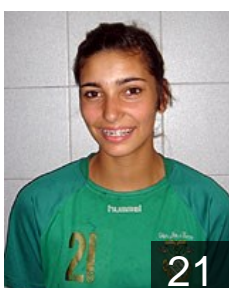

 POR

Ramos Antunes Vanessa

Position: Right Wing
Place of birth: Leiria
Date of birth: 12.10.1989
Height: 167 cm

 POR

Rodrigues Celine

Position: Left Back
Place of birth: Paris
Date of birth: 28.09.1986
Height: 170 cm

 POR

Santa Maria Marques A.

Position: Right Back
Place of birth: Leiria
Date of birth: 06.09.1990
Height: 174 cm

 POR

Santa Maria Marques Debora

Position: Right Wing
Place of birth: Leiria
Date of birth: 06.09.1990
Height: 172 cm