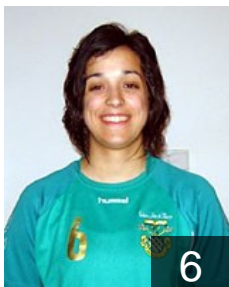

CLUB COMPETITIONS - DELEGATION LIST

Women's European Cup - Challenge Cup 2008/09

POR SIR 1MAIO/CJB - Players

POR

Oliveira Reis Ines

Position: Back
Place of birth: Leiria
Date of birth: 01.09.1987
Height: 174 cm