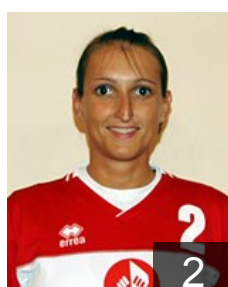

 ITA

Lembo Morena

Position: Right Wing
Place of birth: Scandiano
Date of birth: 31.07.1992
Height: 175 cm

 SRB

Lojpur Marija

Position: Line Player
Place of birth: Kragujevac
Date of birth: 10.08.1983
Height: 181 cm

 ITA

Mannias Pamela

Position: Left Wing
Place of birth: Cagliari
Date of birth: 25.07.1980
Height: 172 cm

 ITA

Mucci Elena

Position: Left Back
Place of birth: Sassuolo
Date of birth: 19.01.1978
Height: 178 cm