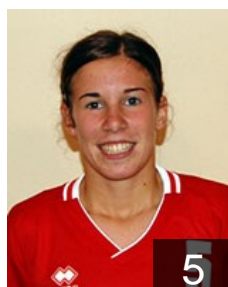

CLUB COMPETITIONS - DELEGATION LIST

Women's European Cup - Challenge Cup 2008/09

 ITA Casalgrande Padana - Players

 ITA

Cantergiani Elisa

Position: Right Wing
Place of birth: Scandiano
Date of birth: 09.03.1987
Height: 162 cm

 ITA

Carini Cecilia

Position:
Place of birth: Ancona
Date of birth: 31.10.1986
Height: 181 cm

 ITA

Corsi Barbara

Position:
Place of birth: Sassuolo
Date of birth: 25.07.1973
Height: 178 cm

 ITA

Fornari Giulia

Position:
Place of birth: Reggio Emilia
Date of birth: 06.01.1988
Height: 170 cm

 ITA

Gianlorenzi Giorgia

Position:
Place of birth: Cingoli
Date of birth: 16.09.1972
Height: 166 cm

 ITA

Giombetti Nicole

Position: Left Wing
Place of birth: Sassuolo
Date of birth: 27.09.1992
Height: 160 cm

 ITA

Lembo Morena

Position: Right Wing
Place of birth: Scandiano
Date of birth: 31.07.1992
Height: 175 cm

 SRB

Lojpur Marija

Position: Line Player
Place of birth: Kragujevac
Date of birth: 10.08.1983
Height: 181 cm