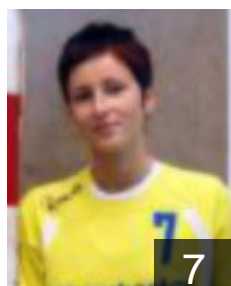

Position: Line Player
Place of birth: Michalovce
Date of birth: 01.02.1991
Height: 172 cm

 SVK

Hricikova Maria

Position: Left Wing
Place of birth: Michalovce
Date of birth: 26.04.1981
Height: 160 cm

 SVK

Jencikova Sylvia

Position: Left Wing
Place of birth: Revuca
Date of birth: 17.05.1974
Height: 170 cm

 SVK

Kalaninova Livia

Position: Line Player
Place of birth: Michalovce
Date of birth: 18.05.1977
Height: 174 cm

 SVK

Kudrocová Ingrid

Position:
Place of birth: Michalovce
Date of birth: 01.11.1973
Height: 181 cm

 SVK

Nemcikova Marianna

Position: Line Player
Place of birth: Michalovce
Date of birth: 16.07.1985
Height: 173 cm

 SVK

Piskayova Zuzana