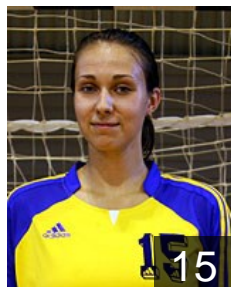

CLUB COMPETITIONS - DELEGATION LIST

Women's European Cup - Cup Winners' Cup 2008/09

RUS Sport Club Luch - Players

RUS
Ovechkina Natalia
Position: Line Player
Place of birth: Rostov-na-Donu
Date of birth: 30.07.1987
Height: 185 cm