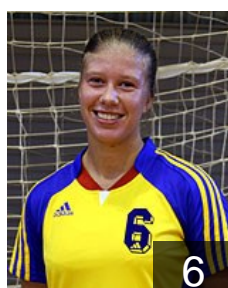

RUS
Zubenko Elina
Position: Left Back
Place of birth: St. Petersburg
Date of birth: 18.12.1988
Height: 182 cm