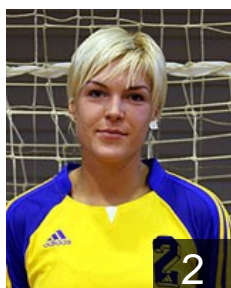

RUS
Nikandrova Kseniya
Position: Back
Place of birth: Leningradskaya
Date of birth: 27.01.1987
Height: 181 cm