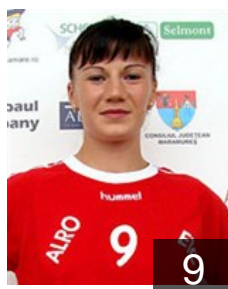

Height: 177 cm

 ROU

Cetateanu Claudia Bogdana

Position:

Place of birth: Baia Sprie

Date of birth: 24.06.1976

Height: 177 cm

 ROU

Dinis Vartic Teodora

Position: Line Player

Place of birth: Bistrita

Date of birth: 02.07.1981

Height: 176 cm

 ROU

Dobromir Lavinia Maria

Position: Right Back

Place of birth: Caracal

Date of birth: 03.07.1983

Height: 176 cm

 ROU

Ferent Ioana Mihaela

Position: Line Player

Place of birth: Baia Mare

Date of birth: 02.12.1986