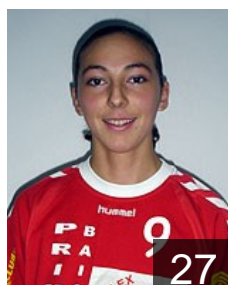

Kovacs Magdalena Ildiko

Position:

Place of birth: Baia Mare

Date of birth: 09.01.1974

Height: 174 cm

 ROU

Matei Flavia

Position:

Position: Left Back
Place of birth: Tirgu Neamt
Date of birth: 22.07.1987
Height: 184 cm

 ROU

Moldovan Olimpia Maria

Position: Left Back
Place of birth: Baia Mare
Date of birth: 28.03.1987
Height: 177 cm