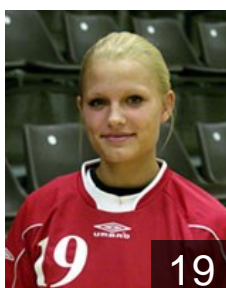

## Mikkelsen Tine Lundgaard

Position: Right Back  
Place of birth:  
Date of birth: 17.12.1985  
Height: -

 DEN

## Millek Hanna

Position: Wing  
Place of birth:  
Date of birth: 13.12.1989  
Height: -

 DEN