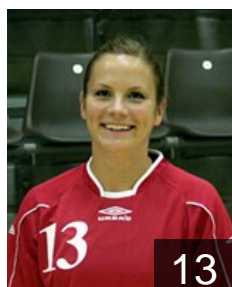

DEN

Hordum Larsen Camilla

Position: Wing
Place of birth:
Date of birth: 26.05.1982
Height: -