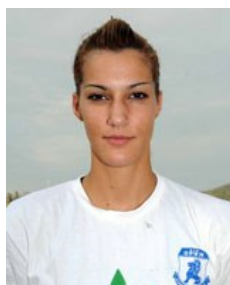

Left Club

BUL

Krumova Valerieva Radina

Position:
Place of birth:
Date of birth: 21.03.1987
Height: -

late entry on 05.09.2008