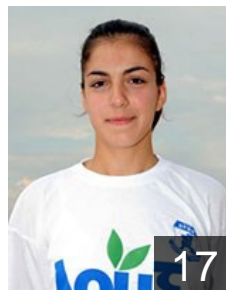

# CLUB COMPETITIONS - DELEGATION LIST

Women's European Cup - EHF Cup 2008/09

 GRE A.C. Loux Patras - Players

 ROU

**Faca Otilia Andreea**

Position:  
Place of birth: Piatra Neamt  
Date of birth: 22.01.1977  
Height: 182 cm

 ROU

**Gheorghe Iuliana**

Position:  
Place of birth:  
Date of birth: 23.02.1975  
Height: -

 GRE

**Karagiorga Evgenia**

Position: Left Wing  
Place of birth: Patras (GRE)  
Date of birth: 06.07.1983  
Height: 165 cm

 GRE

**Karela Angeliki**

Position: Line Player  
Place of birth: Patras (GRE)  
Date of birth: 17.07.1991  
Height: 176 cm

 GRE

**Kazaki Paraskevi**

Position:  
Place of birth: Alexandroupolis  
Date of birth: 07.04.1986  
Height: 176 cm