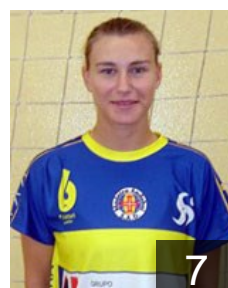

## Goncalves Mariela

Position:  
Place of birth: Funchal (POR)  
Date of birth: 30.09.1977  
Height: 168 cm

 **POR**

## Gouveia Esmeralda

Position:  
Place of birth: Funchal (POR)  
Date of birth: 20.11.1976  
Height: 168 cm

 **POR**

## Mendonca Luisa

Position: Right Wing  
Place of birth: Funchal (POR)  
Date of birth: 23.05.1986  
Height: 176 cm

 **POR**

## Sabino Bebiana

Position: Line Player  
Place of birth: Porto (POR)  
Date of birth: 15.11.1986  
Height: 173 cm

 **POR**