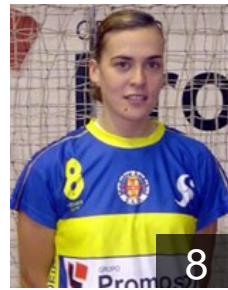

## Aguiar Claudia

Position: Left Wing  
Place of birth: Funchal (POR)  
Date of birth: 13.10.1986  
Height: 170 cm

 **POR**