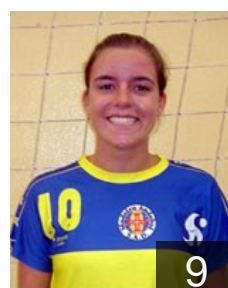

## Mendonca Luisa

Position: Right Wing  
Place of birth: Funchal (POR)  
Date of birth: 23.05.1986  
Height: 176 cm

 **POR**

## Sabino Bebiana

Position: Line Player  
Place of birth: Porto (POR)  
Date of birth: 15.11.1986  
Height: 173 cm

 **POR**

## Seabra Ana

Position: Left Wing  
Place of birth: Porto (POR)  
Date of birth: 31.07.1977  
Height: 165 cm

 **POR**

## Silva Daniela

Position: Left Back  
Place of birth: 09.03.1986  
Date of birth: 09.03.1986  
Height: 170 cm