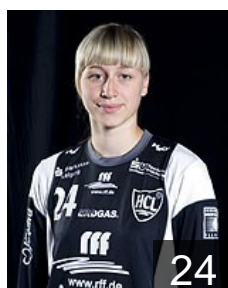

 SWE
Holmgren Sara Josefina
Position: Line Player
Place of birth: Hörby (SWE)
Date of birth: 29.03.1979
Height: 182 cm

 GER
Kiedrowski Maria
Position: Left Wing
Place of birth: Leipzig (GER)
Date of birth: 05.05.1988
Height: 165 cm

 POL
Kudlacz Karolina
Position: Left Back
Place of birth: Wabrzezno (POL)
Date of birth: 17.01.1985
Height: 178 cm

 GER
Müller Susann
Position: Right Back
Place of birth: Saalfeld (GER)
Date of birth: 26.05.1988
Height: 182 cm