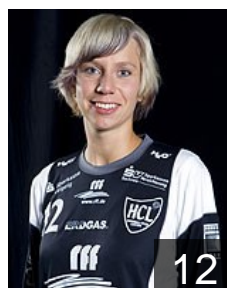

 GER
Plöger Julia
Position:
Place of birth: Halle (GER)
Date of birth: 15.05.1988
Height: 182 cm

25

CLUB COMPETITIONS - DELEGATION LIST

Women's European Cup - EHF Cup 2008/09

 GER HC Leipzig - Players

 GER
Schuderer Henrike
Position:
Place of birth: Leipzig (GER)
Date of birth: 16.05.1979
Height: 176 cm