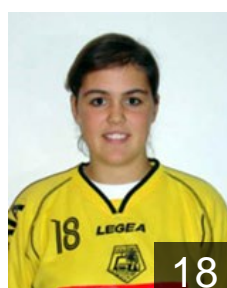

 POR
Andrade Ana
Position: Line Player
Place of birth: S. Joao Madeira
Date of birth: 01.03.1988
Height: 173 cm

 POR
Carvalho Fernanda
Position: Left Wing
Place of birth: Brasil
Date of birth: 23.12.1977
Height: 177 cm

 POR
Costa Ana
Position:
Place of birth: Vila Nova Gaia
Date of birth: 09.12.1989
Height: -

 POR
Fernandes Diana
Position: Right Wing
Place of birth: Lisboa
Date of birth: 09.06.1983
Height: 160 cm

 POR
Filipe Filipa
Position: Left Back
Place of birth: Porto
Date of birth: 11.05.1989
Height: 176 cm