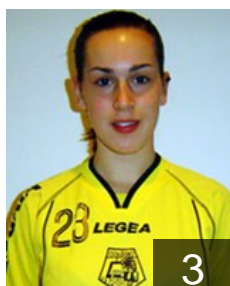

POR

Sousa Catia

Position: Right Wing
Place of birth: Espinho
Date of birth: 14.02.1988
Height: 160 cm

3