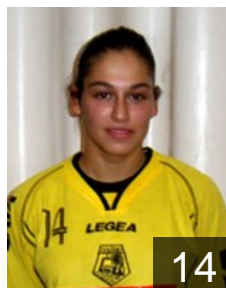

 POR

Pereira Daniela

Position:
Place of birth: Valongo
Date of birth: 23.07.1990
Height: 192 cm

16

 POR

Pinto Ana

Position: Left Wing
Place of birth: Vila Nova Gaia
Date of birth: 24.08.1991
Height: 172 cm

19

 POR

Ramos Andreia

Position:
Place of birth: Porto
Date of birth: 26.04.1985
Height: 166 cm

13

 POR

Saraiva Vera

Position: Line Player
Place of birth: Matosinhos
Date of birth: 13.09.1991
Height: 165 cm

5

 ANG

Sebastio Sonia

Position: Left Back
Place of birth: Angola
Date of birth: 14.08.1991
Height: 168 cm

15

 POR

Soares Helena

Position: Line Player
Place of birth: Penafiel
Date of birth: 20.09.1987
Height: 160 cm