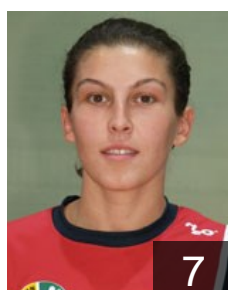

ROU

Niculae Cristina

Position: Left Wing
Place of birth: Bucuresti (ROU)
Date of birth: 18.01.1981
Height: 170 cm