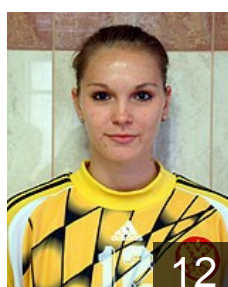

 RUS
Belyaeva Veronika
Position: Line Player
Place of birth: Moscow
Date of birth: 21.07.1986
Height: 175 cm

 RUS
Blinkova Daria
Position: Left Back
Place of birth: Moscow
Date of birth: 17.01.1989
Height: 179 cm

 MDA
Doga Nataliya
Position:
Place of birth: Kishinev
Date of birth: 29.04.1974
Height: 190 cm

 RUS
Dronina Tatiana
Position: Right Wing
Place of birth: Moscow Reg
Date of birth: 16.11.1978
Height: 170 cm