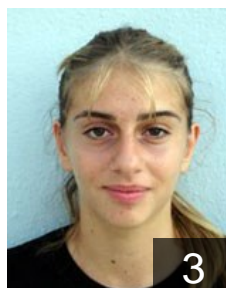

 GRE

Mastaka Elisavet

Position: Line Player
Place of birth: Thessaloniki
Date of birth: 28.03.1988
Height: 179 cm

 GRE

Papazoglou Eirini

Position: Left Back
Place of birth: Thessaloniki
Date of birth: 05.05.1989
Height: 181 cm

 GRE

Smardeli Ioanna

Position: Line Player
Place of birth: Thessaloniki
Date of birth: 20.04.1982
Height: 172 cm

 GRE

Tsompanidou Chrysoula

Position: Left Wing
Place of birth: Thessaloniki
Date of birth: 21.07.1992
Height: 162 cm