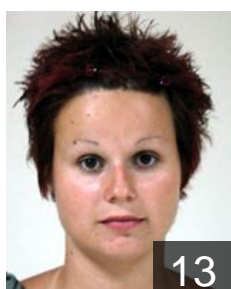

CLUB COMPETITIONS - DELEGATION LIST

Women's European Cup - EHF Cup 2008/09

 GRE A.S. Aris Thessalonikis - Players

 GRE
Argyropoulou Stella
Position:
Place of birth: Thessaloniki
Date of birth: 11.07.1992
Height: 165 cm

 GRE
Banti Efthalia
Position:
Place of birth: Thessaloniki
Date of birth: 20.02.1990
Height: 173 cm

 GRE
Bimpa Georgia
Position: Right Wing
Place of birth: Thessaloniki
Date of birth: 15.06.1985
Height: 165 cm