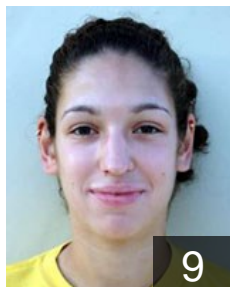

 GRE
Fotiadou Ioanna
Position:
Place of birth:
Date of birth: 22.11.1977
Height: -

 GRE
Giuruki Anna
Position:
Place of birth: Rintlen-De
Date of birth: 02.11.1983
Height: 175 cm

 GRE
Kaloidi Anna
Position: Left Wing
Place of birth: Thessaloniki
Date of birth: 22.09.1984
Height: 168 cm

 GRE
Karantoni Maria
Position: Right Back
Place of birth: Thessaloniki
Date of birth: 09.01.1978
Height: 173 cm

 GRE
Kotta Natalia Sofia
Position: Left Wing
Place of birth: Thessaloniki
Date of birth: 11.09.1989
Height: 168 cm

 GRE

Mastaka Elisavet

Position: Line Player
Place of birth: Thessaloniki
Date of birth: 28.03.1988
Height: 179 cm

 GRE

Papazoglou Eirini

Position: Left Back
Place of birth: Thessaloniki
Date of birth: 05.05.1989
Height: 181 cm