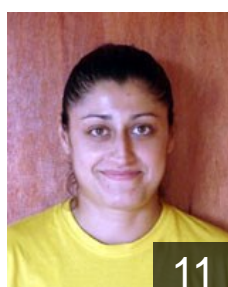

 GRE
Banti Efthalia
Position:
Place of birth: Thessaloniki
Date of birth: 20.02.1990
Height: 173 cm

 GRE
Bimpa Georgia
Position: Right Wing
Place of birth: Thessaloniki
Date of birth: 15.06.1985
Height: 165 cm

 SRB
Debeljacki Danijela
Position:
Place of birth: Pozarevac
Date of birth: 26.02.1975
Height: 170 cm

 GRE
Dhimitri Dafina
Position:
Place of birth: Giannitza
Date of birth: 09.10.1990
Height: 168 cm

 GRE
Evaggelidou Eleni
Position: Right Back
Place of birth: Thessaloniki
Date of birth: 03.06.1989
Height: 170 cm

 GRE
Fotiadou Ioanna
Position:
Place of birth:
Date of birth: 22.11.1977
Height: -

 GRE
Giuruki Anna
Position:
Place of birth: Rintlen-De
Date of birth: 02.11.1983
Height: 175 cm

 GRE
Kaloidi Anna
Position: Left Wing
Place of birth: Thessaloniki
Date of birth: 22.09.1984
Height: 168 cm