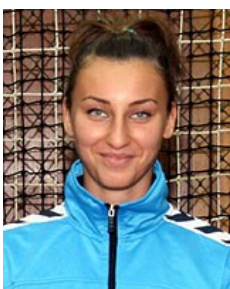

ROU
Esanu Nicoleta Bianca
Position:
Place of birth: Braila
Date of birth: 28.02.1990
Height: 168 cm