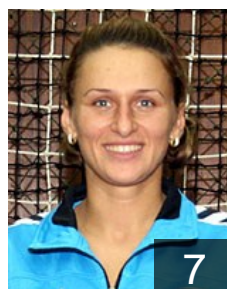

 ROU  
**Braniste Daniela**  
Position:  
Place of birth: Buzau  
Date of birth: 26.09.1976  
Height: 171 cm

 ROU  
**Buzila Livia Minodora**  
Position:  
Place of birth: Brasov  
Date of birth: 18.05.1976  
Height: 178 cm

 ROU  
**Craciun Liliana Carmen**  
Position: Left Wing  
Place of birth: Bucuresti  
Date of birth: 30.07.1977  
Height: 162 cm

 ROU  
**Cristea Ionela**  
Position: Right Wing  
Place of birth: Vaslui  
Date of birth: 07.01.1978  
Height: 167 cm

 ROU  
**Dobre Gabriela-Mihaela**  
Position:  
Place of birth: Bucuresti  
Date of birth: 02.02.1982  
Height: 171 cm

 ROU  
**Esanu Nicoleta Bianca**  
Position:  
Place of birth: Braila  
Date of birth: 28.02.1990  
Height: 168 cm

 ROU  
**Horje Alina**  
Position:  
Place of birth: Buzau  
Date of birth: 11.01.1981  
Height: 176 cm

 ROU  
**Lupu Marcela**  
Position: Left Back  
Place of birth: Suceava  
Date of birth: 09.08.1988  
Height: 178 cm