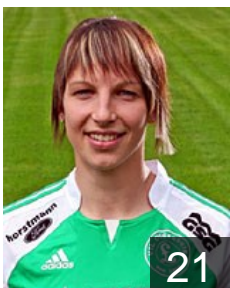

## Barger Birthe

Position: Right Wing  
Place of birth: Meppen  
Date of birth: 23.10.1986  
Height: 179 cm

 GER

## Birke Kim

Position: Left Wing  
Place of birth: Hannover  
Date of birth: 29.12.1987  
Height: 172 cm

 NOR

## Fagerhus Haege

Position: Right Wing  
Place of birth: Oslo  
Date of birth: 19.04.1979  
Height: 171 cm

 GER