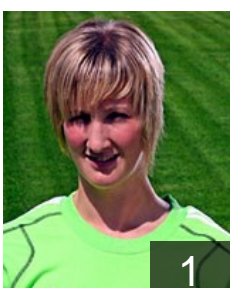

## Neuendorf Sabrina

Position:  
Place of birth: Berlin  
Date of birth: 13.09.1984  
Height: 174 cm

 RUS

## Parchina Natalia

Position: Right Back  
Place of birth: Serverodvinsk  
Date of birth: 12.04.1977  
Height: 180 cm

 GER