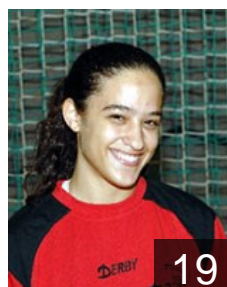

9

 **ISR**

Hagagi Iris

Position: Right Back
Place of birth:
Date of birth: 04.12.1989
Height: 169 cm

5

 **ISR**

Ida Shahr Sharona

Position:
Place of birth:
Date of birth: 26.01.1991
Height: 178 cm

1

 **ISR**

Kahati Ella

Position: Right Wing
Place of birth:
Date of birth: 02.05.1991
Height: 160 cm

19

 **ISR**

Levinkind Shani Rahel

Position: Line Player
Place of birth:
Date of birth: 11.12.1990
Height: 168 cm