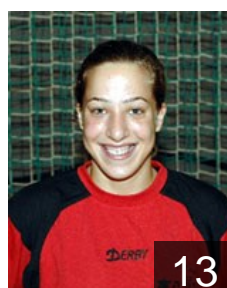

ISR

Shainholtz Einav

Position:
Place of birth:
Date of birth: 13.11.1986
Height: 166 cm

13