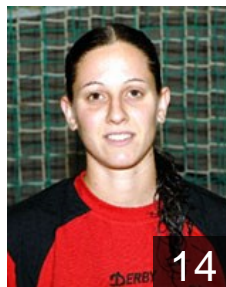

ISR

Sofer Galit

Position: Right Back
Place of birth:
Date of birth: 09.11.1983
Height: 168 cm