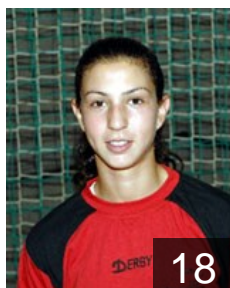

 **ISR**

Slonim Maayan

Position: Left Wing
Place of birth:
Date of birth: 28.10.1989
Height: 163 cm

 **ISR**

Sofer Galit

Position: Right Back
Place of birth:
Date of birth: 09.11.1983
Height: 168 cm

 **ISR**