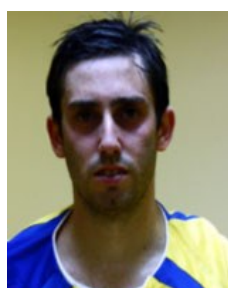

 **ISR**

Matalon Tom

Position: Left Back
Place of birth: Israel
Date of birth: 30.06.1983
Height: 194 cm
Weight: 92 kg

 **ISR**

Matatia Joseph Marc

Position:
Place of birth: Israel
Date of birth: 13.10.1978
Height: 178 cm
Weight: 76 kg

 **SRB**

Milinovic Dusko

Position:
Place of birth:
Date of birth: 19.02.1975
Height: -
Weight: -

 **ISR**

Neeman Yoav

Position: Right Wing
Place of birth: Israel
Date of birth: 06.01.1980
Height: 186 cm
Weight: 84 kg