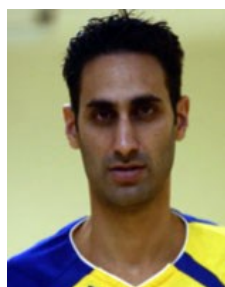

ISR

Yeshua Dov

Position: Left Back
Place of birth: Israel
Date of birth: 31.08.1977
Height: 198 cm
Weight: 93 kg