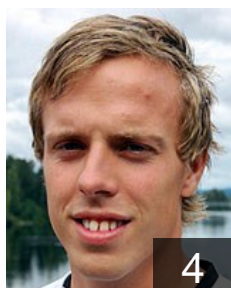

2

 NOR

Berge Christian

Position:
Place of birth: Trondheim
Date of birth: 19.07.1973
Height: 188 cm
Weight: 90 kg

6

 SWE

Björkman Kalle

Position: Right Wing
Place of birth: Anderstorp
Date of birth: 07.10.1983
Height: 180 cm
Weight: 78 kg

4

 NOR

Fjelseth Truls Moe

Position: Right Wing
Place of birth: Trondheim
Date of birth: 03.02.1989
Height: 180 cm
Weight: 77 kg

13

 NOR

Grongstad Are Kristoffer

Position: Left Back
Place of birth: Levanger
Date of birth: 09.04.1988
Height: 191 cm
Weight: 89 kg