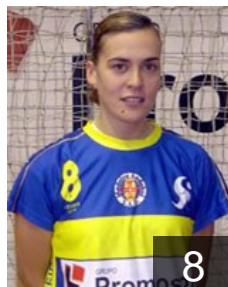

CLUB COMPETITIONS - DELEGATION LIST

Women's European Cup - EHF Champions League 2008/09

 POR Madeira Andebol SAD - Players

 POR

Aguiar Claudia

Position: Left Wing
Place of birth: Funchal (POR)
Date of birth: 13.10.1986
Height: 170 cm

 POR

Cardoso Ana

Position: Left Back
Place of birth: Esposende (POR)
Date of birth: 04.08.1983
Height: 173 cm

 POR

Correia Ana

Position: Right Back
Place of birth: Funchal (POR)
Date of birth: 25.04.1988
Height: 172 cm

 POR

Franco Ana

Position:
Place of birth: Funchal (POR)
Date of birth: 04.08.1982
Height: 166 cm

 POR

Ganau Virginia

Position:
Place of birth: Lagos (POR)
Date of birth: 19.05.1977
Height: 172 cm

 POR

Gomes Silvia