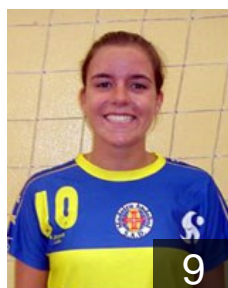

Position:
Place of birth: Funchal (POR)
Date of birth: 06.03.1982
Height: 167 cm

 POR

Goncalves Mariela

Position:
Place of birth: Funchal (POR)
Date of birth: 30.09.1977
Height: 168 cm

 POR

Gouveia Esmeralda

Position:
Place of birth: Funchal (POR)
Date of birth: 20.11.1976
Height: 168 cm

 POR

Mendonca Luisa

Position: Right Wing
Place of birth: Funchal (POR)
Date of birth: 23.05.1986
Height: 176 cm

 POR

Sabino Bebiana

Position: Line Player
Place of birth: Porto (POR)
Date of birth: 15.11.1986
Height: 173 cm

 POR

Seabra Ana

Position: Left Wing
Place of birth: Porto (POR)
Date of birth: 31.07.1977
Height: 165 cm

 POR

Silva Daniela