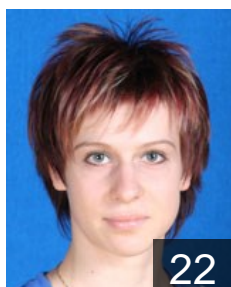

RUS
Marennikova Ekaterina
Position: Right Wing
Place of birth: Leningrad (RUS)
Date of birth: 29.04.1982
Height: 174 cm