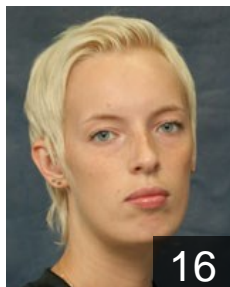

RUS Handball Club Lada - Players

RUS

Sidorova Maria

Position:

Place of birth: Balashiha (RUS)

Date of birth: 21.11.1979

Height: 178 cm