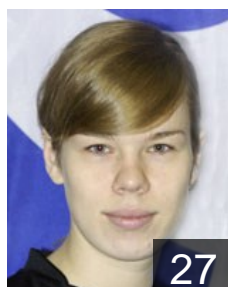

RUS
Merkulova Evgenia
Position:
Place of birth: Togliatti (RUS)
Date of birth: 30.03.1988
Height: 181 cm