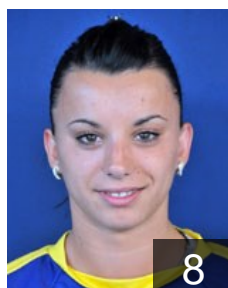

# CLUB COMPETITIONS - DELEGATION LIST

Women's European Cup - EHF Champions League 2008/09

 SRB ZRK Naisa Nis - Players

 SRB  
**Arsic Ivana**  
Position: Left Wing  
Place of birth: Krusevac (SRB)  
Date of birth: 22.10.1983  
Height: 164 cm

 SRB  
**Bartosic Jovana**  
Position: Left Wing  
Place of birth: G. Milanovac  
Date of birth: 28.05.1985  
Height: 165 cm

 SRB  
**Filipovic Ivana**  
Position: Left Back  
Place of birth: Beograd (SRB)  
Date of birth: 05.01.1989  
Height: 185 cm