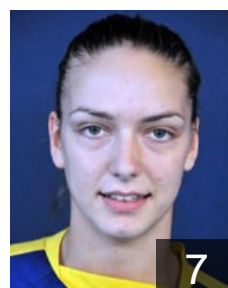

## Left Club

 MNE

**Milacic Ana**

Position: Left Back  
Place of birth: Podgorica (SRB)  
Date of birth: 25.08.1988  
Height: 180 cm

9

Left Club on 30.06.2009

 MNE

**Toskovic Jasna**