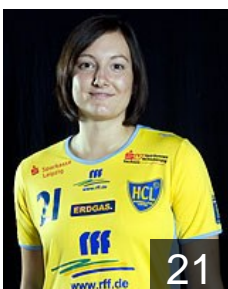

GER

Urbanek Janine

Position: Line Player

Place of birth: Leipzig (GER)

Date of birth: 05.03.1988

Height: 182 cm