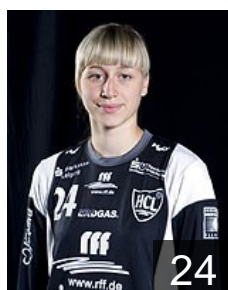

10

 SWE
Holmgren Sara Josefina
Position: Line Player
Place of birth: Hörby (SWE)
Date of birth: 29.03.1979
Height: 182 cm

 GER
Kiedrowski Maria
Position: Left Wing
Place of birth: Leipzig (GER)
Date of birth: 05.05.1988
Height: 165 cm

 POL
Kudlacz Karolina
Position: Left Back
Place of birth: Wabrzezno (POL)
Date of birth: 17.01.1985
Height: 178 cm

 GER
Müller Susann
Position: Right Back
Place of birth: Saalfeld (GER)
Date of birth: 26.05.1988
Height: 182 cm