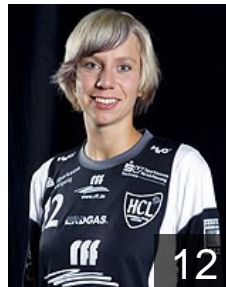

 GER

Schuderer Henrike

Position:

Place of birth: Leipzig (GER)

Date of birth: 16.05.1979

Height: 176 cm

 GER

Schülke Katja