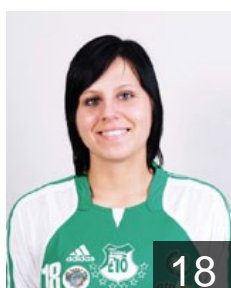

 HUN

Deaki Dora

Position: Left Back
Place of birth: Győr (HUN)
Date of birth: 11.04.1991
Height: 186 cm

 HUN

Görbicz Anita

Position:
Place of birth: Veszprem (HUN)
Date of birth: 13.05.1983
Height: 175 cm

 HUN

Herr Anita

Position: Right Back
Place of birth: Tatabanya (HUN)
Date of birth: 25.01.1987
Height: 176 cm

 HUN

Herr Orsolya

Position:
Place of birth: Tatabanya (HUN)
Date of birth: 23.11.1984
Height: 175 cm

 HUN

Hornyak Agnes

Position: Right Back
Place of birth: Mateszalka (HUN)
Date of birth: 02.09.1982
Height: 180 cm

 HUN

Horvath Bernadett

Position: Line Player
Place of birth: Kypuvar (HUN)
Date of birth: 10.05.1990
Height: 175 cm