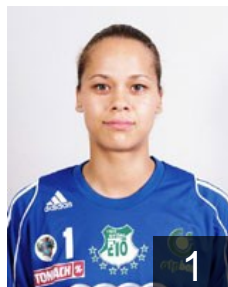

Position:
Place of birth:
Date of birth: 31.08.1990
Height: -

 HUN

Kovacsics Aniko

Position:
Place of birth: Nagyatad (HUN)
Date of birth: 29.08.1991
Height: 171 cm

 HUN

Mayer Szabina

Position: Line Player
Place of birth: Papa (HUN)
Date of birth: 24.03.1988
Height: 178 cm

CLUB COMPETITIONS - DELEGATION LIST

Women's European Cup - EHF Champions League 2008/09

 HUN Györi Audi ETO KC - Players

 SVK

Mravikova Katarina

Position: Right Wing
Place of birth: Trencin (SVK)
Date of birth: 28.12.1977
Height: 185 cm

 HUN

Oguntoye Viktoria

Position:
Place of birth: Sturovo (SVK)
Date of birth: 24.12.1990
Height: 182 cm

 HUN

Palinger Katalin

Position:
Place of birth: Mosonmagyarova
Date of birth: 06.12.1978
Height: 183 cm