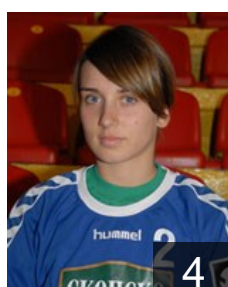

 MKD

**Mladenovska Natasha**

Position: Line Player  
Place of birth: Skopje (MKD)  
Date of birth: 12.02.1986  
Height: 180 cm

 MKD

**Mrkich Slavica**

Position: Left Back  
Place of birth: Skopje (MKD)  
Date of birth: 26.09.1991  
Height: 180 cm

 MKD

**Nikolovska Simona**

Position: Right Wing  
Place of birth: Skopje (MKD)  
Date of birth: 23.02.1991  
Height: 162 cm

 MKD

**Oholanga Alegra Loki**

Position: Right Back  
Place of birth: Ovando (MKD)  
Date of birth: 17.01.1985  
Height: 178 cm