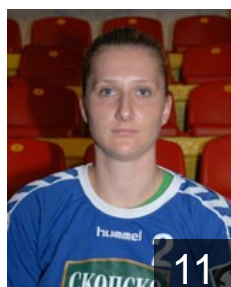

# CLUB COMPETITIONS - DELEGATION LIST

Women's European Cup - EHF Champions League 2008/09

 MKD Kometal Gjorce Petrov - Players

 BRA

**Amorim Taleska A.**

Position: Left Back  
Place of birth: Blumenau (BRA)  
Date of birth: 01.04.1983  
Height: 182 cm

 MKD

**Bajramoska Mirjeta**

Position: Left Back  
Place of birth: Skopje (MKD)  
Date of birth: 22.11.1984  
Height: 184 cm

 MKD

**Gjeorgjijevska Elena**

Position: Right Back  
Place of birth: Struga (MKD)  
Date of birth: 27.03.1990  
Height: 180 cm

 MKD

**Gjorgjievaska Dushica**

Position:  
Place of birth: Skopje (MKD)  
Date of birth: 28.12.1987  
Height: 180 cm

 MKD

**Ilkova Lenche**

Position: Line Player  
Place of birth: Gevgelija (MKD)  
Date of birth: 04.10.1984  
Height: 184 cm

 MKD

**Kresoja Dragica**

Position:  
Place of birth: Beograd (SRB)  
Date of birth: 13.08.1986  
Height: 170 cm

 CRO

**Krizanac Ana**

Position:  
Place of birth: Split (CRO)  
Date of birth: 21.04.1983  
Height: 190 cm