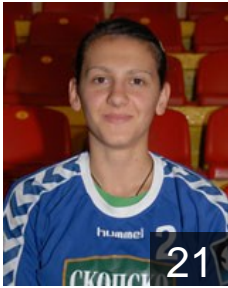

MKD Kometal Gjorce Petrov - Players

MKD

Steriova Marija

Position: Left Wing
Place of birth: Skopje (MKD)
Date of birth: 19.03.1991
Height: 180 cm