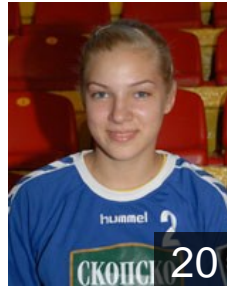

 MKD

**Nikolovska Simona**

Position: Right Wing  
Place of birth: Skopje (MKD)  
Date of birth: 23.02.1991  
Height: 162 cm

 MKD

**Oholanga Alegra Loki**

Position: Right Back  
Place of birth: Ovando (MKD)  
Date of birth: 17.01.1985  
Height: 178 cm

 MKD

**Pecevaska Dragana**

Position: Left Wing  
Place of birth: Skopje (MKD)  
Date of birth: 11.04.1983  
Height: 170 cm

## Steriova Marija

Position: Left Wing  
Place of birth: Skopje (MKD)  
Date of birth: 19.03.1991  
Height: 180 cm

 MKD