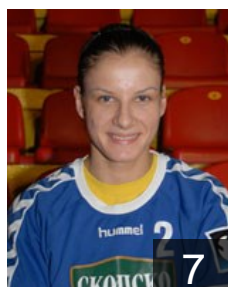

 MKD

**Bajramoska Mirjeta**

Position: Left Back  
Place of birth: Skopje (MKD)  
Date of birth: 22.11.1984  
Height: 184 cm

 MKD

**Gjeorgjijevska Elena**

Position: Right Back  
Place of birth: Struga (MKD)  
Date of birth: 27.03.1990  
Height: 180 cm

 MKD

**Gjorgjievaska Dushica**

Position:  
Place of birth: Skopje (MKD)  
Date of birth: 28.12.1987  
Height: 180 cm

 MKD

**Ilkova Lenche**

Position: Line Player  
Place of birth: Gevgelija (MKD)  
Date of birth: 04.10.1984  
Height: 184 cm

 MKD

**Kresoja Dragica**

Position:  
Place of birth: Beograd (SRB)  
Date of birth: 13.08.1986  
Height: 170 cm

 CRO

**Krizanac Ana**

Position:  
Place of birth: Split (CRO)  
Date of birth: 21.04.1983  
Height: 190 cm

 MKD

**Mladenovska Natasha**

Position: Line Player  
Place of birth: Skopje (MKD)  
Date of birth: 12.02.1986  
Height: 180 cm

 MKD

**Mrkich Slavica**

Position: Left Back  
Place of birth: Skopje (MKD)  
Date of birth: 26.09.1991  
Height: 180 cm