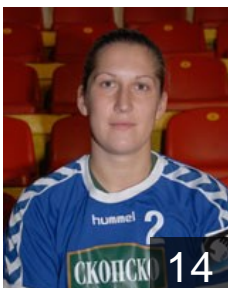

MKD

Nikolic Julija

Position: Left Back
Place of birth: Skopje (MKD)
Date of birth: 20.04.1983
Height: 180 cm

Left Club on 25.02.2009