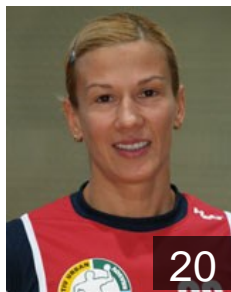

ROU CSM Corona Brasov - Players

ROU

Sorodoc Alina Maria

Position:
Place of birth: Teaca (ROU)
Date of birth: 24.07.1976
Height: 165 cm

20