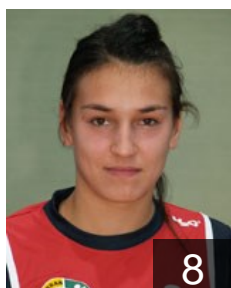

 ROU

**Damian Florinela Cosmina**

Position: Line Player  
Place of birth: Victoria (ROU)  
Date of birth: 31.03.1977  
Height: 180 cm

 ROU

**Gogirla Simona Silvia**

Position: Right Back  
Place of birth: Fochani (ROU)  
Date of birth: 11.04.1975  
Height: 180 cm

 CRO

**Horvat Lidija**

Position:  
Place of birth: Zagreb (CRO)  
Date of birth: 05.05.1982  
Height: 180 cm

 HUN

**Juhasz Gabriella**

Position:  
Place of birth: Nagyszollos  
Date of birth: 19.03.1985  
Height: 180 cm

 ROU

**Munteanu Ionica**

Position:  
Place of birth: Bucuresti (ROU)  
Date of birth: 07.01.1979  
Height: 174 cm

 ROU

**Neagu Cristina Georgiana**

Position:  
Place of birth: Bucuresti (ROU)  
Date of birth: 26.08.1988  
Height: 180 cm