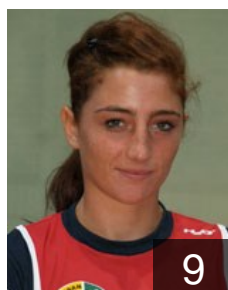

20

 RUS

**Spirova Natalia**

Position:  
Place of birth: Krasnodar (RUS)  
Date of birth: 08.10.1979  
Height: 185 cm

1

 ROU

**Stanca Ionela**

Position: Line Player  
Place of birth: Constanta (ROU)  
Date of birth: 09.01.1981  
Height: 176 cm

79

 ROU

**Valean Daniela Gabriela**

Position:  
Place of birth:  
Date of birth: 15.07.1988  
Height: -

 ROU

**Vintila Simona Oana**

Position:  
Place of birth:  
Date of birth: 05.01.1981  
Height: -

 ROU