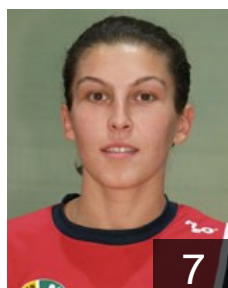

 ROU

**Munteanu Ionica**

Position:  
Place of birth: Bucuresti (ROU)  
Date of birth: 07.01.1979  
Height: 174 cm

 ROU

**Neagu Cristina Georgiana**

Position:  
Place of birth: Bucuresti (ROU)  
Date of birth: 26.08.1988  
Height: 180 cm