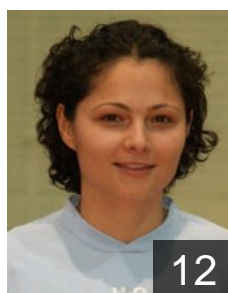

 ROU

**Damian Florinela Cosmina**

Position: Line Player  
Place of birth: Victoria (ROU)  
Date of birth: 31.03.1977  
Height: 180 cm

 ROU

**Gogirla Simona Silvia**

Position: Right Back  
Place of birth: Fochani (ROU)  
Date of birth: 11.04.1975  
Height: 180 cm

 CRO

**Horvat Lidija**

Position:  
Place of birth: Zagreb (CRO)  
Date of birth: 05.05.1982  
Height: 180 cm

 HUN

**Juhasz Gabriella**

Position:  
Place of birth: Nagyszollos  
Date of birth: 19.03.1985  
Height: 180 cm

 ROU

**Munteanu Ionica**

Position:  
Place of birth: Bucuresti (ROU)  
Date of birth: 07.01.1979  
Height: 174 cm

 ROU

**Neagu Cristina Georgiana**

Position:  
Place of birth: Bucuresti (ROU)  
Date of birth: 26.08.1988  
Height: 180 cm