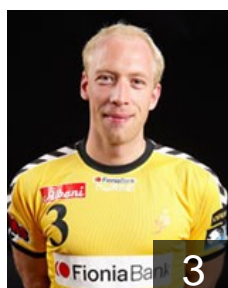

 DEN

Henriksen Peter

Position:
Place of birth: Kobenhavn (DEN)
Date of birth: 20.08.1972
Height: 185 cm
Weight: 89 kg

 DEN

Hoegh Dahl Minik

Position: Left Back
Place of birth: Godthab (DEN)
Date of birth: 04.05.1985
Height: 193 cm
Weight: 93 kg