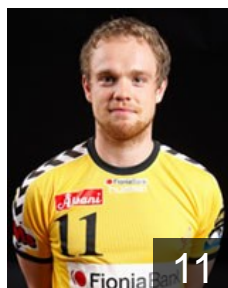

 DEN

Buchhave Christoffer

Position:
Place of birth: DEN
Date of birth: 19.02.1988
Height: 184 cm
Weight: 94 kg

 DEN

Eggert Ulrik

Position: Right Back
Place of birth: Sonderborg
Date of birth: 13.12.1990
Height: 184 cm
Weight: 80 kg

 ISL

Gudjonsson Snorri Steinn

Position: Line Player
Place of birth: Reykjavik (ISL)
Date of birth: 17.10.1981
Height: 186 cm
Weight: 87 kg

 ISL

Hallgrimsson Asgeir Örn

Position: Right Back
Place of birth: Reykjavik (ISL)
Date of birth: 17.02.1984
Height: 193 cm
Weight: 99 kg