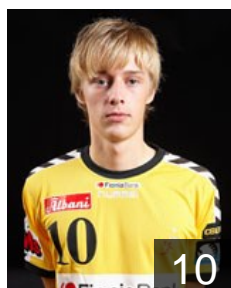

 DEN

Möller Tobias

Position: Left Wing
Place of birth: DEN
Date of birth: 04.02.1990
Height: 179 cm
Weight: 70 kg

 DEN

Nellegaard Jens Brandt

Position: Line Player
Place of birth: Favrskov (DEN)
Date of birth: 26.06.1989
Height: 199 cm
Weight: 95 kg

 DEN

Nielsen Damgaard Michael

Position: Left Back
Place of birth: Rodby (NOR)
Date of birth: 18.03.1990
Height: 190 cm
Weight: 79 kg

 DEN

Nielsen Kasper

Position:
Place of birth:
Date of birth: 09.06.1975
Height: -
Weight: -

 DEN

Nielsen Rasmus Vesterlund

Position: Right Wing
Place of birth: Stevns (DEN)
Date of birth: 07.02.1989
Height: 188 cm
Weight: 72 kg

 SWE

Petersen Fredrik Raahauge

Position: Left Wing
Place of birth: Ystad (SWE)
Date of birth: 23.08.1983
Height: 188 cm
Weight: 80 kg