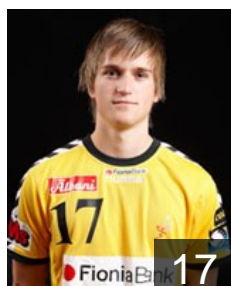

 DEN

Larsen Jakob Rosbach

Position: Line Player
Place of birth: Sukkertoppen
Date of birth: 04.07.1974
Height: 192 cm
Weight: 94 kg

 DEN

Lonberg Andreas

Position: Right Wing
Place of birth: Gudme (DEN)
Date of birth: 11.06.1990
Height: 180 cm
Weight: 71 kg

 DEN

Madsen Jesper Emil

Position: Right Back
Place of birth: Allerød (DEN)
Date of birth: 21.03.1985
Height: 190 cm
Weight: 96 kg

 SWE

Meijer Kristian

Position: Right Wing
Place of birth: Butlov (SWE)
Date of birth: 04.02.1980
Height: 187 cm
Weight: 82 kg

 DEN

Möller Tobias

Position: Left Wing
Place of birth: DEN
Date of birth: 04.02.1990
Height: 179 cm
Weight: 70 kg

 DEN

Nellegaard Jens Brandt

Position: Line Player
Place of birth: Favrskov (DEN)
Date of birth: 26.06.1989
Height: 199 cm
Weight: 95 kg