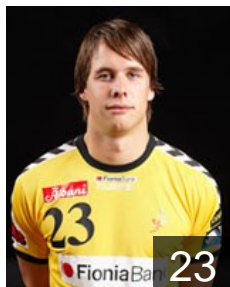

CLUB COMPETITIONS - DELEGATION LIST

Men's European Cup - VELUX EHF Champions League 2008/09

DEN GOG - Players

 SWE

Ask Johan Olof

Position: Line Player
Place of birth: Nöbbelöv (SWE)
Date of birth: 18.03.1982
Height: 191 cm
Weight: 98 kg

 DEN

Buchhave Christoffer

Position:
Place of birth: DEN
Date of birth: 19.02.1988
Height: 184 cm
Weight: 94 kg

 DEN

Eggert Ulrik

Position: Right Back
Place of birth: Sonderborg
Date of birth: 13.12.1990
Height: 184 cm
Weight: 80 kg