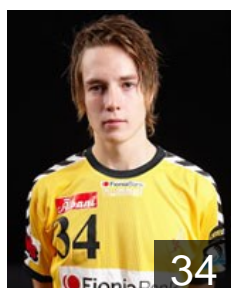

 DEN

Möller Tobias

Position: Left Wing
Place of birth: DEN
Date of birth: 04.02.1990
Height: 179 cm
Weight: 70 kg

 DEN

Nellegaard Jens Brandt

Position: Line Player
Place of birth: Favrskov (DEN)
Date of birth: 26.06.1989
Height: 199 cm
Weight: 95 kg

 DEN

Nielsen Damgaard Michael

Position: Left Back
Place of birth: Rodby (NOR)
Date of birth: 18.03.1990
Height: 190 cm
Weight: 79 kg

 DEN

Nielsen Kasper

Position:
Place of birth:
Date of birth: 09.06.1975
Height: -
Weight: -