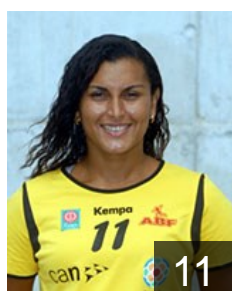

# CLUB COMPETITIONS - DELEGATION LIST

Women's European Cup - EHF Cup 2007/08

 **ESP** Grupo Asfi Itxako Navarra - Players

 **ESP**  
**Alberto Francisca Nely Carla**  
Position: Back  
Place of birth: San Sebastian,  
Date of birth: 02.07.1983  
Height: 179 cm

 **ESP**  
**Alonso Bernardo Jessica**  
Position: Wing  
Place of birth: Gijon, ESP  
Date of birth: 20.09.1983  
Height: 174 cm

 **BRA**  
**Araujo Pinheiro Silvia Helena**  
Position: Back  
Place of birth: San Lui, BRA  
Date of birth: 11.01.1981  
Height: 177 cm