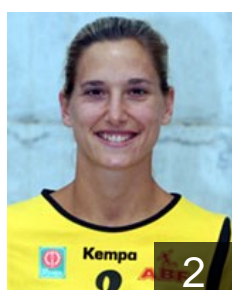

ESP
Barno San Martin Andrea
Position:
Place of birth: Estella, ESP
Date of birth: 04.01.1980
Height: 173 cm