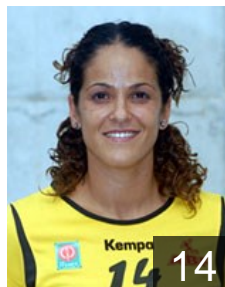

 **ROU**  
**Mihai Cristina Ioana**  
Position: Back  
Place of birth: Bucurest, ROU  
Date of birth: 08.05.1976  
Height: 184 cm

## Navarro Gimenez Silvia

Position:  
Place of birth: Valencia, ESP  
Date of birth: 20.03.1979  
Height: 165 cm

1

 **ESP**