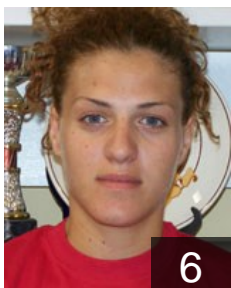

SRB

**Gajic Sladjana**

Position:  
Place of birth:  
Date of birth: 22.05.1980  
Height: -

GRE

**Gkolia Grigoria**

Position: Right Back  
Place of birth: Veroia, GRE  
Date of birth: 22.03.1974  
Height: 183 cm

GRE

**Ismirlidou Eleftheria**

Position: Left Wing  
Place of birth: Thessaloniki,  
Date of birth: 07.08.1987  
Height: 160 cm

GRE

**Karagiorga Evgenia**

Position: Left Wing  
Place of birth: Patras, GRE  
Date of birth: 06.07.1983  
Height: 165 cm

GRE

**Kazaki Paraskevi**

Position:  
Place of birth:  
Date of birth: 07.04.1986  
Height: -

SVK

**Malanova Lucia**

Position: Right Wing  
Place of birth: Trincin, SVK  
Date of birth: 10.04.1981  
Height: 174 cm