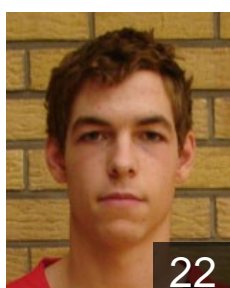

BEL
Rosseau Bert
Position: Left Wing
Place of birth: BEL
Date of birth: 07.02.1988
Height: 182 cm
Weight: 75 kg