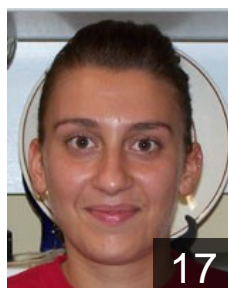

 SRB

**Gajic Sladjana**

Position:  
Place of birth:  
Date of birth: 22.05.1980  
Height: -

 GRE

**Gkolia Grigoria**

Position: Right Back  
Place of birth: Veroia, GRE  
Date of birth: 22.03.1974  
Height: 183 cm

 GRE

**Ismirlidou Eleftheria**

Position: Left Wing  
Place of birth: Thessaloniki,  
Date of birth: 07.08.1987  
Height: 160 cm

 GRE

**Karagiorga Evgenia**

Position: Left Wing  
Place of birth: Patras, GRE  
Date of birth: 06.07.1983  
Height: 165 cm

 GRE

**Kazaki Paraskevi**

Position:  
Place of birth:  
Date of birth: 07.04.1986  
Height: -

 SVK

**Malanova Lucia**

Position: Right Wing  
Place of birth: Trincin, SVK  
Date of birth: 10.04.1981  
Height: 174 cm