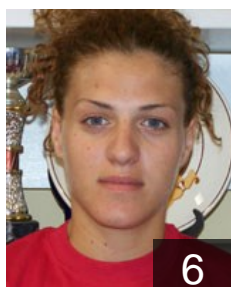

GRE

Karagiorga Evgenia

Position: Left Wing
Place of birth: Patras, GRE
Date of birth: 06.07.1983
Height: 165 cm

GRE

Kazaki Paraskevi

Position:
Place of birth:
Date of birth: 07.04.1986
Height: -