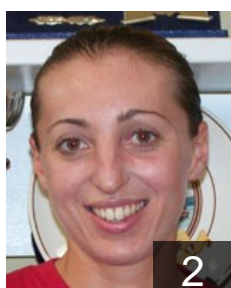

 SRB

**Gajic Sladjana**

Position:  
Place of birth:  
Date of birth: 22.05.1980  
Height: -

 GRE

**Gkolia Grigoria**

Position: Right Back  
Place of birth: Veroia, GRE  
Date of birth: 22.03.1974  
Height: 183 cm

 GRE

**Ismirlidou Eleftheria**

Position: Left Wing  
Place of birth: Thessaloniki,  
Date of birth: 07.08.1987  
Height: 160 cm

 GRE

**Karagiorga Evgenia**

Position: Left Wing  
Place of birth: Patras, GRE  
Date of birth: 06.07.1983  
Height: 165 cm

 GRE

**Kazaki Paraskevi**

Position:  
Place of birth:  
Date of birth: 07.04.1986  
Height: -

 SVK

**Malanova Lucia**

Position: Right Wing  
Place of birth: Trincin, SVK  
Date of birth: 10.04.1981  
Height: 174 cm