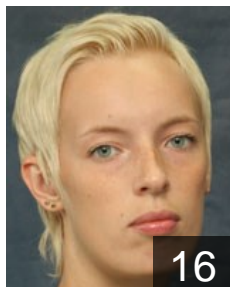

RUS Handball Club Lada - Players

RUS

Sidorova Maria

Position:

Place of birth: RUS

Date of birth: 21.11.1979

Height: 180 cm