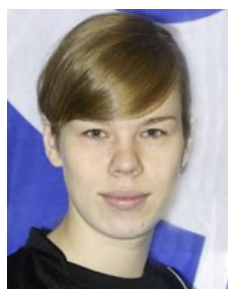

 RUS  
**Kurbanova Natalia**  
Position: Line Player  
Place of birth: RUS  
Date of birth: 31.01.1983  
Height: 175 cm

 AZE  
**Lukyanenko Julia**  
Position: Left Back  
Place of birth: RUS  
Date of birth: 12.09.1987  
Height: 175 cm

 RUS  
**Makhneva Snezhana**  
Position:  
Place of birth:  
Date of birth: 11.06.1990  
Height: -

 RUS  
**Marennikova Ekaterina**  
Position: Left Wing  
Place of birth: RUS  
Date of birth: 29.04.1982  
Height: 176 cm