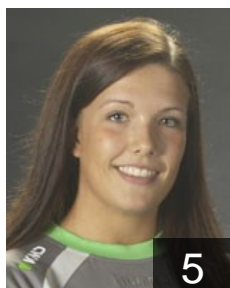

DEN

Orvad Jeanette Sigsgaard

Position:
Place of birth:
Date of birth: 23.08.1989
Height: 168 cm

5

DEN

Sörensen Holm Henriette

Position: Left Wing
Place of birth:
Date of birth: 25.09.1987
Height: 166 cm

9