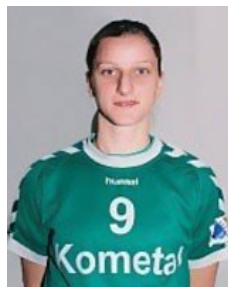

# CLUB COMPETITIONS - DELEGATION LIST

Women's European Cup - EHF Champions League 2006/07

 MKD Kometal Gjorce Petrov - Players

 BRA

**Amorim Eduarda Idalina**

Position:

Place of birth:

Date of birth: 23.09.1986

Height: -

 BRA

**Amorim Taleska A.**

Position:

Place of birth:

Date of birth: 01.04.1983

Height: -

 MKD