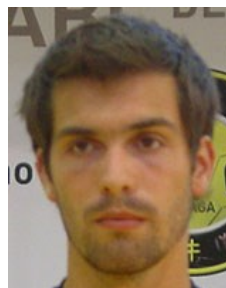

POR

Lourenco Rui

Position:
Place of birth:
Date of birth: 20.11.1984
Height: -
Weight: -