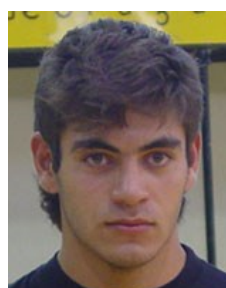

Position:
Place of birth:
Date of birth: 14.08.1987
Height: -
Weight: -

 POR

Ramos Magalhaes Fabio

Position:
Place of birth:
Date of birth: 12.03.1988
Height: -
Weight: -

 POR

Rodrigues Jorge

Position:
Place of birth:
Date of birth: 08.08.1985
Height: -
Weight: -