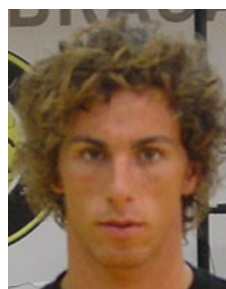

POR

Oliveira Andrade Dario

Position:
Place of birth:
Date of birth: 15.02.1981
Height: -
Weight: -