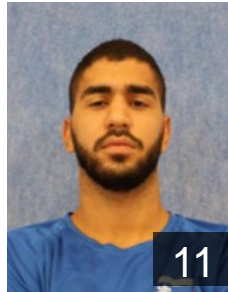

15

 **BRA**

De Souza Morais C.

Position: Right Back
Place of birth: Belem
Date of birth: 21.08.2002
Height: 189 cm
Weight: 83 kg

3

 **ISR**

Elimelech Moshe

Position: Goalkeeper
Place of birth: Rison Lezion
Date of birth: 15.01.1992
Height: 185 cm
Weight: 90 kg

16

 **ISR**

Fairstain Ariel

Position: Left Back
Place of birth: Holon
Date of birth: 11.05.2009
Height: 175 cm
Weight: 75 kg

91

 **NGR**

Kalu Philipp

Position: Left Back
Place of birth: Aroehukwn
Date of birth: 02.02.1987
Height: 199 cm
Weight: 110 kg

44

 **ISR**

Levy Aharon

Position: Left Back
Place of birth:
Date of birth: 12.11.2006
Height: 185 cm
Weight: 87 kg

11

 **ISR**

Levi Or Refael

Position: Centre Back
Place of birth: TEL AVIV
Date of birth: 12.08.2002
Height: 181 cm
Weight: 77 kg