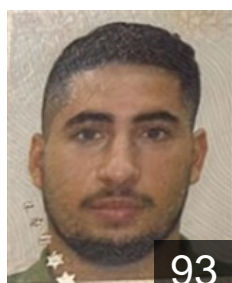

 **NGR**

Obinna Nwaiwu Patrick

Position: Left Back
Place of birth: Jos
Date of birth: 20.12.1990
Height: 189 cm
Weight: 85 kg

 **ISR**

Reinsberg Amit

Position: Left Wing
Place of birth: Holon
Date of birth: 27.01.2001
Height: 183 cm
Weight: 70 kg

 **ISR**

Shahar Ori Yoseph

Position: Right Wing
Place of birth: Nes Ziyona
Date of birth: 17.12.2008
Height: 178 cm
Weight: 80 kg

 **ISR**

Shulman Alon

Position: Right Wing
Place of birth: holon
Date of birth: 16.01.2002
Height: 187 cm
Weight: 82 kg