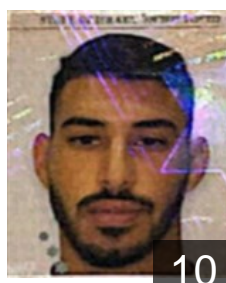

ISR

Yosef Avraham Aviran

Position: Left Wing
Place of birth: TEL AVIV
Date of birth: 23.05.1999
Height: 180 cm
Weight: 75 kg