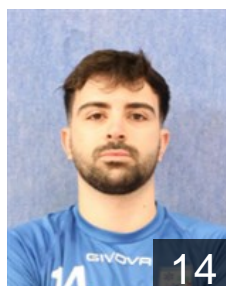

 **ISR**

Natan Shai

Position: Line Player
Place of birth: Holon
Date of birth: 19.08.1996
Height: 193 cm
Weight: 100 kg

 **ISR**

Nikolaev Yair Nikita

Position: Goalkeeper
Place of birth: Holon
Date of birth: 04.12.2003
Height: 187 cm
Weight: 80 kg

 **NGR**

Obinna Nwaiwu Patrick

Position: Left Back
Place of birth: Jos
Date of birth: 20.12.1990
Height: 189 cm
Weight: 85 kg

 **ISR**

Reinsberg Amit

Position: Left Wing
Place of birth: Holon
Date of birth: 27.01.2001
Height: 183 cm
Weight: 70 kg

 **ISR**

Shahar Ori Yoseph

Position: Right Wing
Place of birth: Nes Ziyona
Date of birth: 17.12.2008
Height: 178 cm
Weight: 80 kg

 **ISR**

Shulman Alon

Position: Right Wing
Place of birth: holon
Date of birth: 16.01.2002
Height: 187 cm
Weight: 82 kg