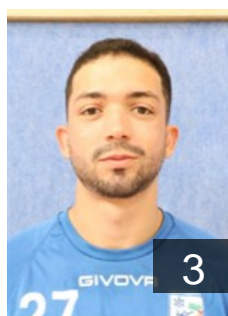

90

 **ISR**

Bakasu Bibange Loic

Position: Left Back
Place of birth: holon
Date of birth: 15.04.2006
Height: 203 cm
Weight: 101 kg

34

 **ISR**

Bazak Kobi

Position: Left Back
Place of birth: Holon
Date of birth: 01.04.2004
Height: 185 cm
Weight: 83 kg

8

 **ISR**

Cohen Naor

Position: Line Player
Place of birth: Ashdod
Date of birth: 22.09.2004
Height: 204 cm
Weight: 136 kg

30

 **ISR**

Cohen Rif

Position: Right Wing
Place of birth: Holon
Date of birth: 08.12.1999
Height: 183 cm
Weight: 90 kg

15

 **BRA**

De Souza Morais C.

Position: Right Back
Place of birth: Belem
Date of birth: 21.08.2002
Height: 189 cm
Weight: 83 kg

3

 **ISR**

Elimelech Moshe

Position: Goalkeeper
Place of birth: Rison Lezion
Date of birth: 15.01.1992
Height: 185 cm
Weight: 90 kg