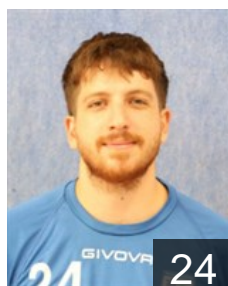

ISR

Libgot Roi

Position: Left Wing
Place of birth: Rishon Le Zion
Date of birth: 15.08.2002
Height: 178 cm
Weight: 75 kg

24