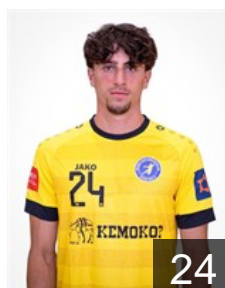

EHF Club Competition – Delegation list

EHF European League Men 2025/26

 CRO MRK Dugo Selo - Players

 CRO

Buvinic Gabriel

Position: Left Wing
Place of birth: Rijeka
Date of birth: 13.04.1999
Height: 182 cm
Weight: 80 kg

 CRO

Celegin Jakov

Position: Left Wing
Place of birth: Zagreb
Date of birth: 12.07.2005
Height: 183 cm
Weight: 76 kg

 CRO

Curic Žarko

Position: Back
Place of birth: Zagreb
Date of birth: 23.04.1993
Height: 188 cm
Weight: 93 kg

 CRO

Frankovic Niko

Position: Left Back
Place of birth: Rijeka
Date of birth: 17.11.2004
Height: 201 cm
Weight: 97 kg

 CRO

Galic Petar

Position: Right Wing
Place of birth: Sinj
Date of birth: 21.11.2005
Height: 179 cm
Weight: 78 kg

 CRO

Gošic Vladimir

Position: Goalkeeper
Place of birth: Zagreb
Date of birth: 24.03.1998
Height: 202 cm
Weight: 118 kg

 CRO

Gotal Mateo

Position: Left Wing
Place of birth: Zagreb
Date of birth: 24.08.2004
Height: 180 cm
Weight: 80 kg