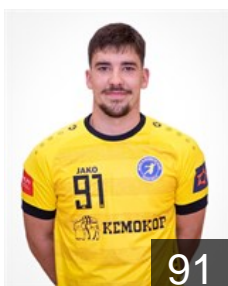

 CRO

Obradovic Mislav

Position: Line Player
Place of birth: Požega
Date of birth: 16.04.2002
Height: 203 cm
Weight: 110 kg

 CRO

Petrovic Saša

Position: Centre Back
Place of birth: Pula
Date of birth: 08.02.2002
Height: 185 cm
Weight: 84 kg

 CRO

Poljak Ivan

Position: Goalkeeper
Place of birth: Našice
Date of birth: 15.03.2000
Height: 187 cm
Weight: 93 kg

 CRO

Severec Tomislav

Position: Left Back
Place of birth: Zagreb
Date of birth: 29.06.1997
Height: 192 cm
Weight: 100 kg

 CRO

Šipic Roko

Position: Left Back
Place of birth: Split
Date of birth: 05.05.2007
Height: 201 cm
Weight: 105 kg

 CRO

Šprem Petar

Position: Right Wing
Place of birth: Zagreb
Date of birth: 20.11.2006
Height: 182 cm
Weight: 75 kg

 CRO

Tomšic Martin

Position: Centre Back
Place of birth: Zagreb
Date of birth: 03.08.2004
Height: 180 cm
Weight: 83 kg

Left Club

 CRO

Jelovcic Nikola

Position: Line Player
Place of birth: Zagreb
Date of birth: 04.12.2001
Height: 193 cm
Weight: 102 kg
Left Club on 15.02.2026