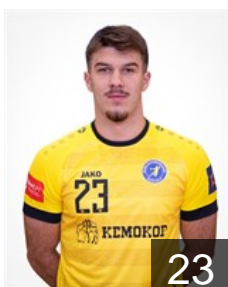

 CRO

Mucic Marko

Position: Right Back
Place of birth: Rijeka
Date of birth: 20.06.2007
Height: 193 cm
Weight: 87 kg

EHF Club Competition – Delegation list

EHF European League Men 2025/26

 CRO MRK Dugo Selo - Players

 CRO

Obradovic Mislav

Position: Line Player
Place of birth: Požega
Date of birth: 16.04.2002
Height: 203 cm
Weight: 110 kg

 CRO

Petrovic Saša

Position: Centre Back
Place of birth: Pula
Date of birth: 08.02.2002
Height: 185 cm
Weight: 84 kg

 CRO

Poljak Ivan

Position: Goalkeeper
Place of birth: Našice
Date of birth: 15.03.2000
Height: 187 cm
Weight: 93 kg

 CRO

Severec Tomislav

Position: Left Back
Place of birth: Zagreb
Date of birth: 29.06.1997
Height: 192 cm
Weight: 100 kg

 CRO

Šipic Roko

Position: Left Back
Place of birth: Split
Date of birth: 05.05.2007
Height: 201 cm
Weight: 105 kg

 CRO

Šprem Petar

Position: Right Wing
Place of birth: Zagreb
Date of birth: 20.11.2006
Height: 182 cm
Weight: 75 kg