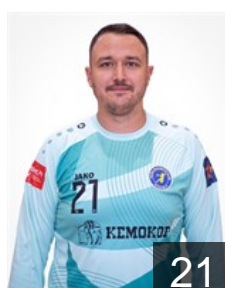

 CRO

Celegin Jakov

Position: Left Wing
Place of birth: Zagreb
Date of birth: 12.07.2005
Height: 183 cm
Weight: 76 kg

 CRO

Curic Žarko

Position: Back
Place of birth: Zagreb
Date of birth: 23.04.1993
Height: 188 cm
Weight: 93 kg

 CRO

Frankovic Niko

Position: Left Back
Place of birth: Rijeka
Date of birth: 17.11.2004
Height: 201 cm
Weight: 97 kg

 CRO

Galic Petar

Position: Right Wing
Place of birth: Sinj
Date of birth: 21.11.2005
Height: 179 cm
Weight: 78 kg

 CRO

Gošic Vladimir

Position: Goalkeeper
Place of birth: Zagreb
Date of birth: 24.03.1998
Height: 202 cm
Weight: 118 kg

 CRO

Gotal Mateo

Position: Left Wing
Place of birth: Zagreb
Date of birth: 24.08.2004
Height: 180 cm
Weight: 80 kg

 CRO

Horvat Marin

Position: Centre Back
Place of birth: Zagreb
Date of birth: 25.06.2008
Height: 187 cm
Weight: 81 kg

 CRO

Jelic Ivan

Position: Goalkeeper
Place of birth: Zenica
Date of birth: 23.06.1990
Height: 186 cm
Weight: 90 kg