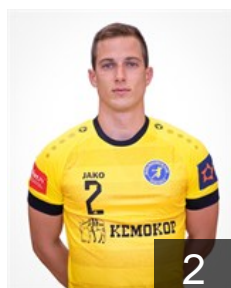

EHF Club Competition – Delegation list

EHF European League Men 2025/26

 CRO MRK Dugo Selo - Players

 CRO

Buvinic Gabriel

Position: Left Wing
Place of birth: Rijeka
Date of birth: 13.04.1999
Height: 182 cm
Weight: 80 kg

 CRO

Celegin Jakov

Position: Left Wing
Place of birth: Zagreb
Date of birth: 12.07.2005
Height: 183 cm
Weight: 76 kg

 CRO

Curic Žarko

Position: Back
Place of birth: Zagreb
Date of birth: 23.04.1993
Height: 188 cm
Weight: 93 kg

 CRO

Frankovic Niko

Position: Left Back
Place of birth: Rijeka
Date of birth: 17.11.2004
Height: 201 cm
Weight: 97 kg

 CRO

Galic Petar

Position: Right Wing
Place of birth: Sinj
Date of birth: 21.11.2005
Height: 179 cm
Weight: 78 kg

 CRO

Gošic Vladimir

Position: Goalkeeper
Place of birth: Zagreb
Date of birth: 24.03.1998
Height: 202 cm
Weight: 118 kg

 CRO

Gotal Mateo

Position: Left Wing
Place of birth: Zagreb
Date of birth: 24.08.2004
Height: 180 cm
Weight: 80 kg