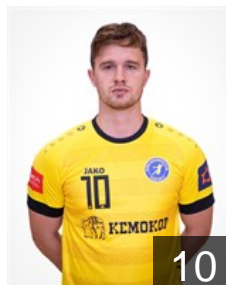

 CRO

Kaleb Ante

Position: Centre Back
Place of birth: Metkovic
Date of birth: 09.05.1993
Height: 196 cm
Weight: 106 kg

 CRO

Maricic Davor

Position: Line Player
Place of birth: Zagreb
Date of birth: 09.03.1993
Height: 186 cm
Weight: 100 kg

 CRO

Mucic Marko

Position: Right Back
Place of birth: Rijeka
Date of birth: 20.06.2007
Height: 193 cm
Weight: 87 kg

EHF Club Competition – Delegation list

EHF European League Men 2025/26

 CRO MRK Dugo Selo - Players

 CRO

Obradovic Mislav

Position: Line Player
Place of birth: Požega
Date of birth: 16.04.2002
Height: 203 cm
Weight: 110 kg

 CRO

Petrovic Saša

Position: Centre Back
Place of birth: Pula
Date of birth: 08.02.2002
Height: 185 cm
Weight: 84 kg

 CRO

Poljak Ivan

Position: Goalkeeper
Place of birth: Našice
Date of birth: 15.03.2000
Height: 187 cm
Weight: 93 kg

 CRO

Severec Tomislav

Position: Left Back
Place of birth: Zagreb
Date of birth: 29.06.1997
Height: 192 cm
Weight: 100 kg