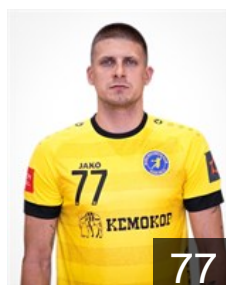

 CRO

Poljak Ivan

Position: Goalkeeper
Place of birth: Našice
Date of birth: 15.03.2000
Height: 187 cm
Weight: 93 kg

 CRO

Severec Tomislav

Position: Left Back
Place of birth: Zagreb
Date of birth: 29.06.1997
Height: 192 cm
Weight: 100 kg

 CRO

Šipic Roko

Position: Left Back
Place of birth: Split
Date of birth: 05.05.2007
Height: 201 cm
Weight: 105 kg

 CRO

Šprem Petar

Position: Right Wing
Place of birth: Zagreb
Date of birth: 20.11.2006
Height: 182 cm
Weight: 75 kg

 CRO

Tomšic Martin

Position: Centre Back
Place of birth: Zagreb
Date of birth: 03.08.2004
Height: 180 cm
Weight: 83 kg

Left Club

 CRO

Jelovcic Nikola

Position: Line Player
Place of birth: Zagreb
Date of birth: 04.12.2001
Height: 193 cm
Weight: 102 kg
Left Club on 15.02.2026

 CRO

Markušic Dorian

Position: Centre Back
Place of birth: Zagreb
Date of birth: 17.03.1997
Height: 190 cm
Weight: 88 kg
Left Club on 24.02.2026

EHF Club Competition – Delegation list

EHF European League Men 2025/26