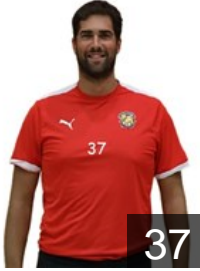

16

Magalhães Alexandre

Position: Goalkeeper
Place of birth: Porto
Date of birth: 20.05.2000
Height: 192 cm
Weight: 84 kg

EHF Club Competition – Delegation list

EHF European League Men 2025/26

 **POR** Marítimo da Madeira Andebol/SAD - Players

 **POR**

Marques João

Position: Goalkeeper
Place of birth: Funchal
Date of birth: 30.07.2006
Height: 177 cm
Weight: 83 kg

 **POR**

Miers Gustavo

Position: Centre Back
Place of birth: Funchal
Date of birth: 18.06.2005
Height: 186 cm
Weight: 82 kg

 **CPV**

Moreno de Pina Délcio

Position: Left Back
Place of birth: Praia
Date of birth: 27.03.1992
Height: 199 cm
Weight: 101 kg

 **POR**

Oliveira Carlos

Position: Goalkeeper
Place of birth: Porto
Date of birth: 13.05.2000
Height: 189 cm
Weight: 94 kg

 **POR**

Oliveira Nuno

Position: Left Wing
Place of birth: Porto
Date of birth: 22.09.2004
Height: 186 cm
Weight: 74 kg

 **POR**

Rodrigues Gonçalo

Position: Left Wing
Place of birth: Funchal
Date of birth: 02.05.2009
Height: 174 cm
Weight: 64 kg