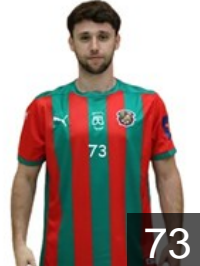

 **CPV**

Moreno de Pina Délcio

Position: Left Back
Place of birth: Praia
Date of birth: 27.03.1992
Height: 199 cm
Weight: 101 kg

 **POR**

Oliveira Carlos

Position: Goalkeeper
Place of birth: Porto
Date of birth: 13.05.2000
Height: 189 cm
Weight: 94 kg

 **POR**

Oliveira Nuno

Position: Left Wing
Place of birth: Porto
Date of birth: 22.09.2004
Height: 186 cm
Weight: 74 kg

 **POR**

Rodrigues Gonçalo

Position: Left Wing
Place of birth: Funchal
Date of birth: 02.05.2009
Height: 174 cm
Weight: 64 kg

 **POR**

Santos Enzo

Position: Left Back
Place of birth: Funchal
Date of birth: 21.12.2009
Height: 181 cm
Weight: 62 kg

 **POR**

Santos Ruben

Position: Centre Back
Place of birth: Porto
Date of birth: 02.04.1999
Height: 186 cm
Weight: 98 kg

 **POR**

Santos Salvador

Position: Right Back
Place of birth: Funchal
Date of birth: 29.07.2009
Height: 181 cm
Weight: 63 kg

 **POR**

Teixeira Tiago

Position: Right Wing
Place of birth: Porto
Date of birth: 10.06.2002
Height: 180 cm
Weight: 74 kg