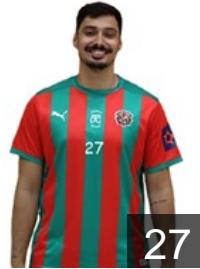

 **CPV**

Moreno de Pina Délcio

Position: Left Back
Place of birth: Praia
Date of birth: 27.03.1992
Height: 199 cm
Weight: 101 kg

 **POR**

Oliveira Carlos

Position: Goalkeeper
Place of birth: Porto
Date of birth: 13.05.2000
Height: 189 cm
Weight: 94 kg

 **POR**

Oliveira Nuno

Position: Left Wing
Place of birth: Porto
Date of birth: 22.09.2004
Height: 186 cm
Weight: 74 kg

 **POR**

Rodrigues Gonçalo

Position: Left Wing
Place of birth: Funchal
Date of birth: 02.05.2009
Height: 174 cm
Weight: 64 kg

 **POR**

Santos Enzo

Position: Left Back
Place of birth: Funchal
Date of birth: 21.12.2009
Height: 181 cm
Weight: 62 kg

 **POR**

Santos Ruben

Position: Centre Back
Place of birth: Porto
Date of birth: 02.04.1999
Height: 186 cm
Weight: 98 kg

 **POR**

Santos Salvador

Position: Right Back
Place of birth: Funchal
Date of birth: 29.07.2009
Height: 181 cm
Weight: 63 kg

 **POR**

Teixeira Tiago

Position: Right Wing
Place of birth: Porto
Date of birth: 10.06.2002
Height: 180 cm
Weight: 74 kg