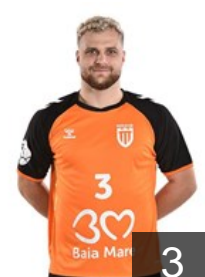

 CZE

Kotrc Milan

Position: Left Wing
Place of birth: PRAGA
Date of birth: 23.05.1988
Height: 189 cm
Weight: 84 kg

 UKR

Kozakevych Artem

Position: Right Wing
Place of birth: Volinska
Date of birth: 02.10.1992
Height: 182 cm
Weight: 81 kg

 ROU

Makaria Darius Catalin

Position: Goalkeeper
Place of birth: BAIA MARE
Date of birth: 02.02.1993
Height: 192 cm
Weight: 105 kg

 ROU

Moldovan David Ianis

Position: Right Wing
Place of birth: Baia Mare
Date of birth: 30.05.2006
Height: 184 cm
Weight: 73 kg

 ROU

Nagy Robert

Position: Line Player
Place of birth: Baia Mare
Date of birth: 06.07.1997
Height: 192 cm
Weight: 103 kg

EHF Club Competition – Delegation list

EHF European League Men 2025/26

 ROU CS Minaur Baia Mare - Players