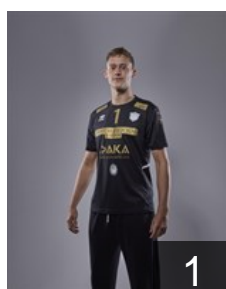

## Árnason Breki Hrafn

Position: Goalkeeper  
Place of birth: Reykjavik  
Date of birth: 21.07.2004  
Height: 198 cm  
Weight: 92 kg

16

 ISL

## Arnkelsson Lúðvík

Position: Centre Back  
Place of birth: Reykjavik  
Date of birth: 16.05.1997  
Height: 190 cm  
Weight: 96 kg

14

 ISL

## Baldvinsson Marel

Position: Left Back  
Place of birth: Reykjavik  
Date of birth: 10.09.2006  
Height: 193 cm  
Weight: 88 kg

9

 ISL

## Daðason Arnór Máni

Position: Goalkeeper  
Place of birth: Reykjavik  
Date of birth: 07.12.2003  
Height: 196 cm  
Weight: 87 kg

1

 ISL