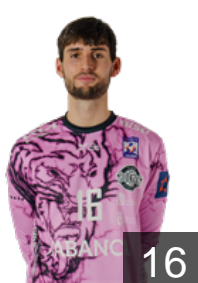

ESP

Martin Botet Alberto

Position: Line Player
Place of birth: Madrid
Date of birth: 15.12.2001
Height: 193 cm
Weight: 95 kg

ESP

Miñambres Calvo Javier

Position: Centre Back
Place of birth: León
Date of birth: 15.10.2004
Height: 185 cm
Weight: 80 kg

ESP

Pérez Arce Gonzalo

Position: Right Wing
Place of birth: Leon
Date of birth: 20.07.1998
Height: 175 cm
Weight: 70 kg

EHF Club Competition – Delegation list

EHF European League Men 2025/26

 ESP *Abanca Ademar Leon - Players*

 ESP

Pérez Arce Rodrigo

Position: Centre Back
Place of birth: León
Date of birth: 04.10.1995
Height: 180 cm
Weight: 80 kg

 ESP

Pérez Méndez Alvaro

Position: Goalkeeper
Place of birth: Valladolid
Date of birth: 09.03.2005
Height: 195 cm
Weight: 88 kg