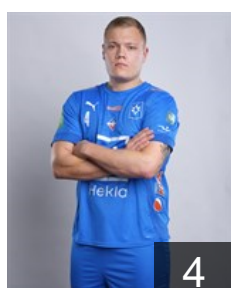

24

Herdísarson Benedikt Marinó
Position: Right Wing
Place of birth: Reykjavík
Date of birth: 18.09.2003
Height: 186 cm
Weight: 90 kg

46

EHF Club Competition – Delegation list

EHF European League Men 2025/26

ISL

Óskarsson Sigurður Dan

Position: Goalkeeper
Place of birth: Reykjavik
Date of birth: 22.03.2000
Height: 190 cm
Weight: 83 kg

ISL

Pétursson Baldur Ingi

Position: Goalkeeper
Place of birth: Reykjavík
Date of birth: 21.03.2004
Height: 188 cm
Weight: 91 kg

ISL

Sveinsson Sveinn Andri

Position: Centre Back
Place of birth: Reykjavik
Date of birth: 25.02.1999
Height: 184 cm
Weight: 98 kg

ISL

Þorsteinsson Matthías Dagur

Position: Right Back
Place of birth: Reykjavík
Date of birth: 11.05.2008
Height: 180 cm
Weight: 78 kg