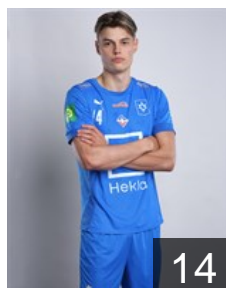

EHF Club Competition – Delegation list

EHF European League Men 2025/26

ISL Stjarnan - Players

Ásmundsson Loftur
Position: Line Player
Place of birth: Vestmannaeyjar
Date of birth: 10.02.2002
Height: 185 cm
Weight: 92 kg

15

Bernburg Jóel
Position: Line Player
Place of birth: Reykjavík
Date of birth: 28.10.2001
Height: 190 cm
Weight: 100 kg

27

Björgvin Jóhannes
Position: Left Wing
Place of birth: Tórshavn
Date of birth: 25.05.2000
Height: 179 cm
Weight: 77 kg

7

Einarsson Ísak Logi
Position: Centre Back
Place of birth: Reykjavík
Date of birth: 05.09.2003
Height: 196 cm
Weight: 78 kg

14

Eyjólfsson Hrannar Bragi
Position: Centre Back
Place of birth: Reykjavík
Date of birth: 25.12.1995
Height: 192 cm
Weight: 119 kg

10

Eyjólfsson Jón Ásgeir
Position: Line Player
Place of birth: Reykjavík
Date of birth: 05.11.2002
Height: 208 cm
Weight: 118 kg

32

Friðriksson Starri
Position: Right Wing
Place of birth: Reykjavík
Date of birth: 13.12.1994
Height: 184 cm
Weight: 95 kg