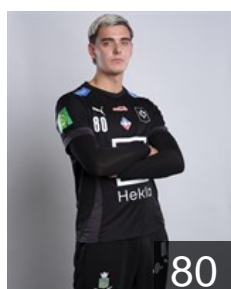

ISL Stjarnan - Players

ISL

Konráðsson Tandri Már

Position: Left Back
Place of birth: Reykjavik
Date of birth: 08.06.1990
Height: 194 cm
Weight: 104 kg

ISL

Ólafsson Hans Jörgen

Position: Left Back
Place of birth: Reykjavík
Date of birth: 17.02.2004
Height: 187 cm
Weight: 96 kg