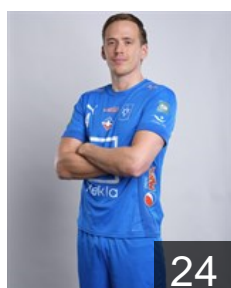

Hauksson Pétur Árni
Position: Right Back
Place of birth: Reykjavík
Date of birth: 05.07.1998
Height: 187 cm
Weight: 82 kg

24