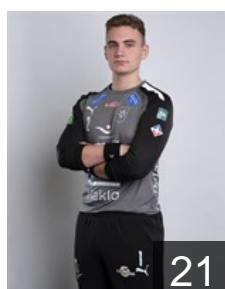

ISL

Pétursson Baldur Ingi

Position: Goalkeeper
Place of birth: Reykjavík
Date of birth: 21.03.2004
Height: 188 cm
Weight: 91 kg