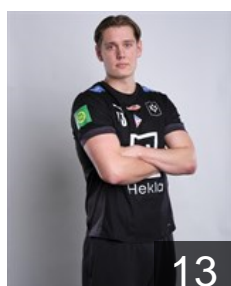

ISL

Sveinsson Sveinn Andri

Position: Centre Back
Place of birth: Reykjavik
Date of birth: 25.02.1999
Height: 184 cm
Weight: 98 kg

ISL

Þorsteinsson Matthías Dagur

Position: Right Back
Place of birth: Reykjavík
Date of birth: 11.05.2008
Height: 180 cm
Weight: 78 kg