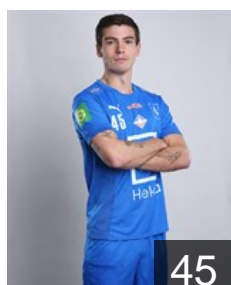

7

Einarsson Ísak Logi
Position: Centre Back
Place of birth: Reykjavík
Date of birth: 05.09.2003
Height: 196 cm
Weight: 78 kg

14

Eyjólfsson Hrannar Bragi
Position: Centre Back
Place of birth: Reykjavík
Date of birth: 25.12.1995
Height: 192 cm
Weight: 119 kg

10

Eyjólfsson Jón Ásgeir
Position: Line Player
Place of birth: Reykjavík
Date of birth: 05.11.2002
Height: 208 cm
Weight: 118 kg

32

Friðriksson Starri
Position: Right Wing
Place of birth: Reykjavík
Date of birth: 13.12.1994
Height: 184 cm
Weight: 95 kg

22

Guðmundsson Öfjörð P.
Position: Left Wing
Place of birth: Reykjavík
Date of birth: 08.08.2005
Height: 190 cm
Weight: 80 kg

8

Gunnarsson Daníel Karl
Position: Left Wing
Place of birth: Reykjavík
Date of birth: 01.02.2001
Height: 180 cm
Weight: 75 kg