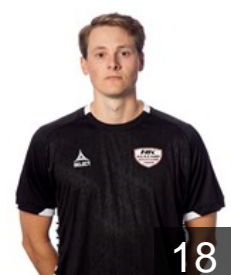

EHF Club Competition – Delegation list

EHF European League Men 2025/26

SWE HK Malmö - Players

SWE

Olsson Alfred

Position: Right Back
Place of birth: Kristianstad
Date of birth: 24.12.1997
Height: 187 cm
Weight: 85 kg

28

SWE

Österberg Albin

Position: Goalkeeper
Place of birth: Malmö
Date of birth: 18.10.2006
Height: 188 cm
Weight: 86 kg

12

SWE

Persson Isak

Position: Right Wing
Place of birth: Lund
Date of birth: 07.11.2000
Height: 190 cm
Weight: 90 kg

33

SWE

Roganovic Nikola

Position: Left Back
Place of birth: Lund
Date of birth: 27.07.2006
Height: 199 cm
Weight: 100 kg

23

SWE

Schnell Christopher

Position: Right Wing
Place of birth: Ystad
Date of birth: 12.07.1995
Height: 180 cm
Weight: 78 kg