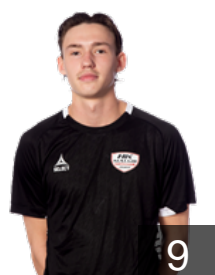

Position: Centre Back
Place of birth: Malmö
Date of birth: 27.03.2000
Height: 190 cm
Weight: 93 kg

16

SWE

Holmstedt Kalle

Position: Goalkeeper
Place of birth: Malmö
Date of birth: 27.05.2006
Height: 188 cm
Weight: 85 kg

17

SWE

Johansson Arvid

Position: Centre Back
Place of birth: Nöbbelöv
Date of birth: 23.07.2002
Height: 188 cm
Weight: 93 kg

13

SWE

Manojlovski Gorazd

Position: Line Player
Place of birth: Bitola
Date of birth: 09.03.2005
Height: 177 cm
Weight: 88 kg

SWE

Månsson Malte

Position: Right Back
Place of birth: Helsingborg
Date of birth: 05.05.2006
Height: 189 cm
Weight: 77 kg

9

3

SWE

Montebovi Felix

Position: Left Wing
Place of birth: Lund
Date of birth: 28.11.2005
Height: 175 cm
Weight: 74 kg