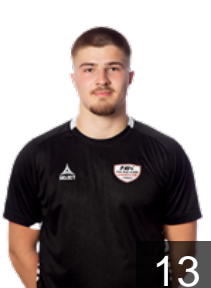

Position: Centre Back
Place of birth: Malmö
Date of birth: 27.03.2000
Height: 190 cm
Weight: 93 kg

16

SWE

Holmstedt Kalle

Position: Goalkeeper
Place of birth: Malmö
Date of birth: 27.05.2006
Height: 188 cm
Weight: 85 kg

17

SWE

Johansson Arvid

Position: Centre Back
Place of birth: Nöbbelöv
Date of birth: 23.07.2002
Height: 188 cm
Weight: 93 kg

13

SWE

Manojlovski Gorazd

Position: Line Player
Place of birth: Bitola
Date of birth: 09.03.2005
Height: 177 cm
Weight: 88 kg