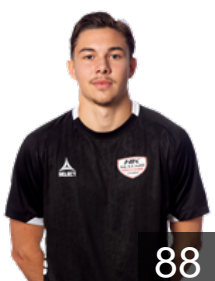

17

SWE

Johansson Arvid

Position: Centre Back
Place of birth: Nöbbelöv
Date of birth: 23.07.2002
Height: 188 cm
Weight: 93 kg

13

SWE

Manojlovski Gorazd

Position: Line Player
Place of birth: Bitola
Date of birth: 09.03.2005
Height: 177 cm
Weight: 88 kg

SWE

Månsson Malte

Position: Right Back
Place of birth: Helsingborg
Date of birth: 05.05.2006
Height: 189 cm
Weight: 77 kg

9

3

SWE

Montebovi Felix

Position: Left Wing
Place of birth: Lund
Date of birth: 28.11.2005
Height: 175 cm
Weight: 74 kg

SWE

Najdenovski Nicolas

Position: Centre Back
Place of birth: Malmö
Date of birth: 28.10.2006
Height: 181 cm
Weight: 80 kg

88

24

SWE

Nygren Hampus

Position: Line Player
Place of birth: Linköping
Date of birth: 09.10.1992
Height: 183 cm
Weight: 96 kg