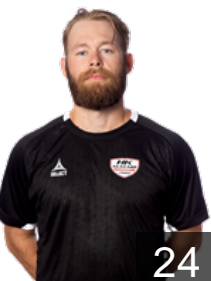

24

SWE

Nygren Hampus

Position: Line Player
Place of birth: Linköping
Date of birth: 09.10.1992
Height: 183 cm
Weight: 96 kg