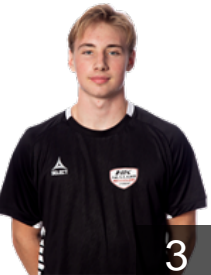

Position: Centre Back
Place of birth: Malmö
Date of birth: 27.03.2000
Height: 190 cm
Weight: 93 kg

16

SWE

Holmstedt Kalle

Position: Goalkeeper
Place of birth: Malmö
Date of birth: 27.05.2006
Height: 188 cm
Weight: 85 kg

17

SWE

Johansson Arvid

Position: Centre Back
Place of birth: Nöbbelöv
Date of birth: 23.07.2002
Height: 188 cm
Weight: 93 kg

13

SWE

Manojlovski Gorazd

Position: Line Player
Place of birth: Bitola
Date of birth: 09.03.2005
Height: 177 cm
Weight: 88 kg

SWE

Månsson Malte

Position: Right Back
Place of birth: Helsingborg
Date of birth: 05.05.2006
Height: 189 cm
Weight: 77 kg

9

3

SWE

Montebovi Felix

Position: Left Wing
Place of birth: Lund
Date of birth: 28.11.2005
Height: 175 cm
Weight: 74 kg