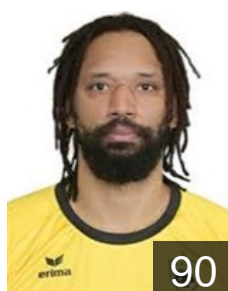

# EHF Club Competition – Delegation list

EHF European League Men 2025/26

 POR FC Porto - Players

 SWE  
**Abrahamsson Sebastian**  
Position: Goalkeeper  
Place of birth: Säve  
Date of birth: 13.05.1990  
Height: 195 cm  
Weight: 94 kg

 POR  
**Antunes Pedro**  
Position: Goalkeeper  
Place of birth: Vila Nova de Gaia  
Date of birth: 26.09.2007  
Height: 190 cm  
Weight: 105 kg

 POR  
**Brandão Ricardo**  
Position: Line Player  
Place of birth: Aveiro  
Date of birth: 28.04.2004  
Height: 195 cm  
Weight: 105 kg

 POR  
**Brito Duarte Gilberto**  
Position: Left Back  
Place of birth: Lagoa  
Date of birth: 06.07.1990  
Height: 197 cm  
Weight: 101 kg

 POR  
**Carvalho Hugo**  
Position: Right Wing  
Place of birth: Paredes  
Date of birth: 22.12.2007  
Height: 187 cm  
Weight: 85 kg