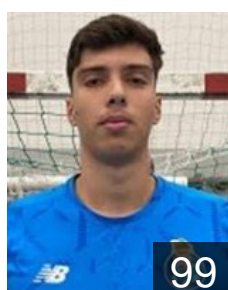

 POR  
**Antunes Pedro**  
Position: Goalkeeper  
Place of birth: Vila Nova de Gaia  
Date of birth: 26.09.2007  
Height: 190 cm  
Weight: 105 kg

 POR  
**Brandão Ricardo**  
Position: Line Player  
Place of birth: Aveiro  
Date of birth: 28.04.2004  
Height: 195 cm  
Weight: 105 kg

 POR  
**Brito Duarte Gilberto**  
Position: Left Back  
Place of birth: Lagoa  
Date of birth: 06.07.1990  
Height: 197 cm  
Weight: 101 kg

 POR  
**Carvalho Hugo**  
Position: Right Wing  
Place of birth: Paredes  
Date of birth: 22.12.2007  
Height: 187 cm  
Weight: 85 kg