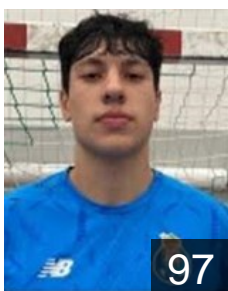

 POR  
**Brito Duarte Gilberto**  
Position: Left Back  
Place of birth: Lagoa  
Date of birth: 06.07.1990  
Height: 197 cm  
Weight: 101 kg

 POR  
**Carvalho Hugo**  
Position: Right Wing  
Place of birth: Paredes  
Date of birth: 22.12.2007  
Height: 187 cm  
Weight: 85 kg

 POR  
**Costa Eduardo**  
Position: Line Player  
Place of birth: Fafe  
Date of birth: 29.04.2005  
Height: 198 cm  
Weight: 103 kg

 POR  
**Costa Vasco**  
Position: Left Back  
Place of birth: Matosinhos  
Date of birth: 02.12.2005  
Height: 196 cm  
Weight: 94 kg

 SWE  
**Dahlin Marcus**  
Position: Right Back  
Place of birth: Odsmal  
Date of birth: 29.05.1991  
Height: 203 cm  
Weight: 110 kg

 ESP  
**Diocou Soumaré M.**  
Position: Right Wing  
Place of birth: Fassada  
Date of birth: 10.02.2000  
Height: 182 cm  
Weight: 79 kg

 POR  
**Fernandes Leonel**  
Position: Left Wing  
Place of birth: Vila Real  
Date of birth: 12.03.1998  
Height: 191 cm  
Weight: 85 kg

 POR  
**Fernandes Luís**  
Position: Left Back  
Place of birth: Fafe  
Date of birth: 25.07.2006  
Height: 198 cm  
Weight: 99 kg