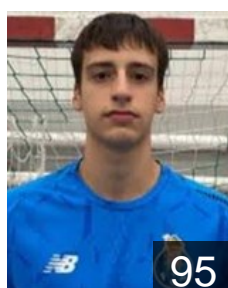

## Martínez Llamazares Antonio

Position: Right Wing  
Place of birth: Leon  
Date of birth: 17.05.2003  
Height: 180 cm  
Weight: 75 kg

 POR

## Oliveira Miguel

Position: Field Player  
Place of birth: Valongo  
Date of birth: 13.01.2004  
Height: 200 cm  
Weight: 95 kg

 POR

## Oliveira Moreira Francisco

Position: Centre Back  
Place of birth: Valongo  
Date of birth: 09.11.2007  
Height: 196 cm  
Weight: 92 kg

 POR