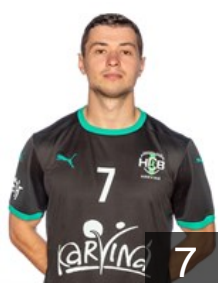

EHF Club Competition – Delegation list

EHF European League Men 2025/26

 CZE HCB Karvina - Players

 CZE

Bajer Pavel

Position: Right Wing
Place of birth: Prerov
Date of birth: 02.05.2002
Height: 186 cm
Weight: 82 kg

 UKR

Blyzniuk Illia

Position: Right Back
Place of birth: Zaporizhzhia
Date of birth: 19.02.2001
Height: 185 cm
Weight: 90 kg

 CZE

Franc Vaclav

Position: Line Player
Place of birth: Litomerice
Date of birth: 10.08.1996
Height: 201 cm
Weight: 125 kg