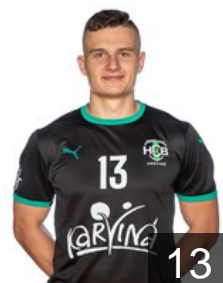

 CZE

Mokros Petr

Position: Goalkeeper
Place of birth: Havířov
Date of birth: 08.08.1997
Height: 188 cm
Weight: 84 kg

EHF Club Competition – Delegation list

EHF European League Men 2025/26

 CZE HCB Karvina - Players

 CZE

Nantl Matej

Position: Line Player
Place of birth: Litovel
Date of birth: 15.07.1998
Height: 195 cm
Weight: 100 kg

 CZE

Patzel Jonas

Position: Centre Back
Place of birth: Praha
Date of birth: 14.02.2002
Height: 190 cm
Weight: 83 kg

 CZE

Patzel Vojtech

Position: Left Back
Place of birth: Praha
Date of birth: 23.09.1998
Height: 190 cm
Weight: 90 kg

 CZE

Prasivka Vojtech

Position: Centre Back
Place of birth: Ostrava
Date of birth: 08.01.2005
Height: 190 cm
Weight: 90 kg

 CZE

Siroky Petr

Position: Left Wing
Place of birth: Karviná
Date of birth: 08.12.2002
Height: 186 cm
Weight: 85 kg

 CZE

Skalicky Ondrej

Position: Left Wing
Place of birth: Pardubice
Date of birth: 19.11.1998
Height: 175 cm
Weight: 72 kg