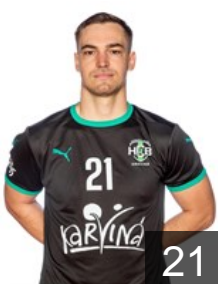

EHF Club Competition – Delegation list

EHF European League Men 2025/26

 CZE HCB Karvina - Players

 CZE

Bajer Pavel

Position: Right Wing
Place of birth: Prerov
Date of birth: 02.05.2002
Height: 186 cm
Weight: 82 kg

 UKR

Blyzniuk Illia

Position: Right Back
Place of birth: Zaporizhzhia
Date of birth: 19.02.2001
Height: 185 cm
Weight: 90 kg

 CZE

Franc Vaclav

Position: Line Player
Place of birth: Litomerice
Date of birth: 10.08.1996
Height: 201 cm
Weight: 125 kg

 CZE

Fulnek Patrik

Position: Centre Back
Place of birth: Koprivnice
Date of birth: 23.05.1995
Height: 186 cm
Weight: 87 kg

 SVK

Hajko Marian

Position: Left Back
Place of birth:
Date of birth: 29.09.1997
Height: 188 cm
Weight: 88 kg