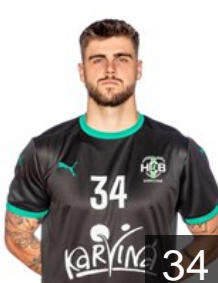

Fulnek Patrik

Position: Centre Back
Place of birth: Koprivnice
Date of birth: 23.05.1995
Height: 186 cm
Weight: 87 kg

Hajko Marian

Position: Left Back
Place of birth:
Date of birth: 29.09.1997
Height: 188 cm
Weight: 88 kg

Harabis Denis

Position: Right Wing
Place of birth: Ostrava
Date of birth: 26.05.1999
Height: 181 cm
Weight: 79 kg

Hlousek Tomas

Position: Line Player
Place of birth: Olomouc
Date of birth: 23.01.2008
Height: 200 cm
Weight: 105 kg

Kostalek Vaclav

Position: Left Back
Place of birth: Ostrava
Date of birth: 07.04.2005
Height: 186 cm
Weight: 86 kg

Kostalek Vojtech

Position: Goalkeeper
Place of birth: Ostrava
Date of birth: 07.04.2005
Height: 186 cm
Weight: 86 kg

Kristek Daniel

Position: Left Back
Place of birth: Ostrava
Date of birth: 22.07.1998
Height: 195 cm
Weight: 94 kg

Marek Dominik

Position: Goalkeeper
Place of birth:
Date of birth: 19.02.2007
Height: -
Weight: -