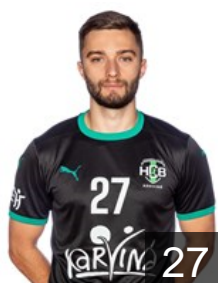

 UKR

Blyzniuk Illia

Position: Right Back
Place of birth: Zaporizhzhia
Date of birth: 19.02.2001
Height: 185 cm
Weight: 90 kg

 CZE

Franc Vaclav

Position: Line Player
Place of birth: Litomerice
Date of birth: 10.08.1996
Height: 201 cm
Weight: 125 kg

 CZE

Fulnek Patrik

Position: Centre Back
Place of birth: Koprivnice
Date of birth: 23.05.1995
Height: 186 cm
Weight: 87 kg

 SVK

Hajko Marian

Position: Left Back
Place of birth:
Date of birth: 29.09.1997
Height: 188 cm
Weight: 88 kg