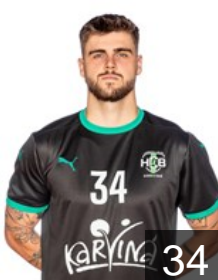

 CZE

Kostalek Vaclav

Position: Left Back
Place of birth: Ostrava
Date of birth: 07.04.2005
Height: 186 cm
Weight: 86 kg

 CZE

Kostalek Vojtech

Position: Goalkeeper
Place of birth: Ostrava
Date of birth: 07.04.2005
Height: 186 cm
Weight: 86 kg

 CZE

Kristek Daniel

Position: Left Back
Place of birth: Ostrava
Date of birth: 22.07.1998
Height: 195 cm
Weight: 94 kg

 SVK

Marek Dominik

Position: Goalkeeper
Place of birth: Malacky
Date of birth: 19.02.2007
Height: 202 cm
Weight: 78 kg