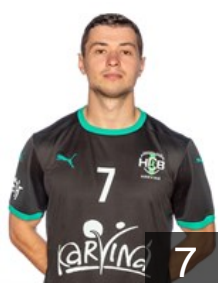

EHF Club Competition – Delegation list

EHF European League Men 2025/26

CZE HCB Karvina - Players

Bajer Pavel

Position: Right Wing
Place of birth: Prerov
Date of birth: 02.05.2002
Height: 186 cm
Weight: 82 kg

Blyzniuk Illia

Position: Right Back
Place of birth: Zaporizhzhia
Date of birth: 19.02.2001
Height: 185 cm
Weight: 90 kg

Franc Vaclav

Position: Line Player
Place of birth: Litomerice
Date of birth: 10.08.1996
Height: 201 cm
Weight: 125 kg