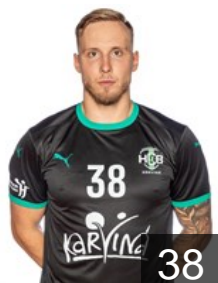

Kostalek Vaclav

Position: Left Back
Place of birth: Ostrava
Date of birth: 07.04.2005
Height: 186 cm
Weight: 86 kg

Kostalek Vojtech

Position: Goalkeeper
Place of birth: Ostrava
Date of birth: 07.04.2005
Height: 186 cm
Weight: 86 kg

Kristek Daniel

Position: Left Back
Place of birth: Ostrava
Date of birth: 22.07.1998
Height: 195 cm
Weight: 94 kg

Marek Dominik

Position: Goalkeeper
Place of birth:
Date of birth: 19.02.2007
Height: -
Weight: -

Mokros Petr

Position: Goalkeeper
Place of birth: Havírov
Date of birth: 08.08.1997
Height: 188 cm
Weight: 84 kg

EHF Club Competition – Delegation list

EHF European League Men 2025/26

 CZE HCB Karvina - Players

 CZE

Nantl Matej

Position: Line Player
Place of birth: Litovel
Date of birth: 15.07.1998
Height: 195 cm
Weight: 100 kg

 CZE

Patzel Jonas

Position: Centre Back
Place of birth: Praha
Date of birth: 14.02.2002
Height: 190 cm
Weight: 83 kg