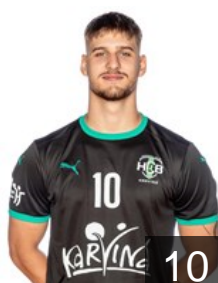

 CZE

Fulnek Patrik

Position: Centre Back
Place of birth: Koprivnice
Date of birth: 23.05.1995
Height: 186 cm
Weight: 87 kg

 SVK

Hajko Marian

Position: Left Back
Place of birth:
Date of birth: 29.09.1997
Height: 188 cm
Weight: 88 kg

 CZE

Harabis Denis

Position: Right Wing
Place of birth: Ostrava
Date of birth: 26.05.1999
Height: 181 cm
Weight: 79 kg

 CZE

Hlousek Tomas

Position: Line Player
Place of birth: Olomouc
Date of birth: 23.01.2008
Height: 200 cm
Weight: 105 kg

 CZE

Kostalek Vaclav

Position: Left Back
Place of birth: Ostrava
Date of birth: 07.04.2005
Height: 186 cm
Weight: 86 kg

 CZE

Kostalek Vojtech

Position: Goalkeeper
Place of birth: Ostrava
Date of birth: 07.04.2005
Height: 186 cm
Weight: 86 kg

 CZE

Kristek Daniel

Position: Left Back
Place of birth: Ostrava
Date of birth: 22.07.1998
Height: 195 cm
Weight: 94 kg

 SVK

Marek Dominik

Position: Goalkeeper
Place of birth: Malacky
Date of birth: 19.02.2007
Height: 202 cm
Weight: 78 kg