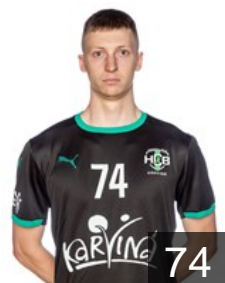

EHF Club Competition – Delegation list

EHF European League Men 2025/26

CZE HCB Karvina - Players

Bajer Pavel

Position: Right Wing
Place of birth: Prerov
Date of birth: 02.05.2002
Height: 186 cm
Weight: 82 kg

Blyzniuk Illia

Position: Right Back
Place of birth: Zaporizhzhia
Date of birth: 19.02.2001
Height: 185 cm
Weight: 90 kg

Franc Vaclav

Position: Line Player
Place of birth: Litomerice
Date of birth: 10.08.1996
Height: 201 cm
Weight: 125 kg

Fulnek Patrik

Position: Centre Back
Place of birth: Koprivnice
Date of birth: 23.05.1995
Height: 186 cm
Weight: 87 kg

Hajko Marian

Position: Left Back
Place of birth:
Date of birth: 29.09.1997
Height: 188 cm
Weight: 88 kg