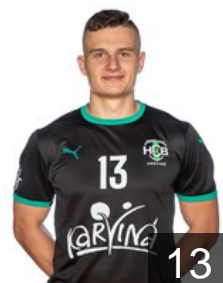

Mokros Petr

Position: Goalkeeper
Place of birth: Havírov
Date of birth: 08.08.1997
Height: 188 cm
Weight: 84 kg

EHF Club Competition – Delegation list

EHF European League Men 2025/26

 CZE HCB Karvina - Players

 CZE

Nantl Matej

Position: Line Player
Place of birth: Litovel
Date of birth: 15.07.1998
Height: 195 cm
Weight: 100 kg

 CZE

Patzel Jonas

Position: Centre Back
Place of birth: Praha
Date of birth: 14.02.2002
Height: 190 cm
Weight: 83 kg

 CZE

Patzel Vojtech

Position: Left Back
Place of birth: Praha
Date of birth: 23.09.1998
Height: 190 cm
Weight: 90 kg

 CZE

Prasivka Vojtech

Position: Centre Back
Place of birth: Ostrava
Date of birth: 08.01.2005
Height: 190 cm
Weight: 90 kg

 CZE

Siroky Petr

Position: Left Wing
Place of birth: Karviná
Date of birth: 08.12.2002
Height: 186 cm
Weight: 85 kg

 CZE

Skalicky Ondrej

Position: Left Wing
Place of birth: Pardubice
Date of birth: 19.11.1998
Height: 175 cm
Weight: 72 kg