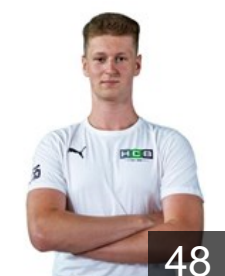

Blyzniuk Illia

Position: Right Back
Place of birth: Zaporizhzhia
Date of birth: 19.02.2001
Height: 185 cm
Weight: 90 kg

Franc Vaclav

Position: Line Player
Place of birth: Litomerice
Date of birth: 10.08.1996
Height: 201 cm
Weight: 125 kg

Fulnek Patrik

Position: Centre Back
Place of birth: Koprivnice
Date of birth: 23.05.1995
Height: 186 cm
Weight: 87 kg

Hajko Marian

Position: Left Back
Place of birth:
Date of birth: 29.09.1997
Height: 188 cm
Weight: 88 kg

Harabis Denis

Position: Right Wing
Place of birth: Ostrava
Date of birth: 26.05.1999
Height: 181 cm
Weight: 79 kg

Hlousek Tomas

Position: Line Player
Place of birth: Olomouc
Date of birth: 23.01.2008
Height: 200 cm
Weight: 105 kg