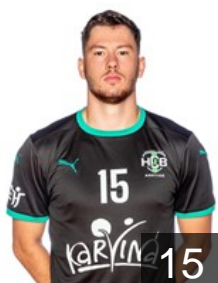

Mokros Petr

Position: Goalkeeper
Place of birth: Havírov
Date of birth: 08.08.1997
Height: 188 cm
Weight: 84 kg

EHF Club Competition – Delegation list

EHF European League Men 2025/26

 CZE HCB Karvina - Players

 CZE

Nantl Matej

Position: Line Player
Place of birth: Litovel
Date of birth: 15.07.1998
Height: 195 cm
Weight: 100 kg

 CZE

Patzel Jonas

Position: Centre Back
Place of birth: Praha
Date of birth: 14.02.2002
Height: 190 cm
Weight: 83 kg

 CZE

Patzel Vojtech

Position: Left Back
Place of birth: Praha
Date of birth: 23.09.1998
Height: 190 cm
Weight: 90 kg

 CZE

Prasivka Vojtech

Position: Centre Back
Place of birth: Ostrava
Date of birth: 08.01.2005
Height: 190 cm
Weight: 90 kg

 CZE

Siroky Petr

Position: Left Wing
Place of birth: Karviná
Date of birth: 08.12.2002
Height: 186 cm
Weight: 85 kg

 CZE

Skalicky Ondrej

Position: Left Wing
Place of birth: Pardubice
Date of birth: 19.11.1998
Height: 175 cm
Weight: 72 kg