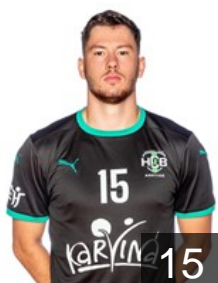

 CZE

Mokros Petr

Position: Goalkeeper
Place of birth: Havířov
Date of birth: 08.08.1997
Height: 188 cm
Weight: 84 kg

EHF Club Competition – Delegation list

EHF European League Men 2025/26

 CZE HCB Karvina - Players

 CZE

Nantl Matej

Position: Line Player
Place of birth: Litovel
Date of birth: 15.07.1998
Height: 195 cm
Weight: 100 kg

 CZE

Patzel Jonas

Position: Centre Back
Place of birth: Praha
Date of birth: 14.02.2002
Height: 190 cm
Weight: 83 kg

 CZE

Patzel Vojtech

Position: Left Back
Place of birth: Praha
Date of birth: 23.09.1998
Height: 190 cm
Weight: 90 kg

 CZE

Prasivka Vojtech

Position: Centre Back
Place of birth: Ostrava
Date of birth: 08.01.2005
Height: 190 cm
Weight: 90 kg

 CZE

Siroky Petr

Position: Left Wing
Place of birth: Karviná
Date of birth: 08.12.2002
Height: 186 cm
Weight: 85 kg

 CZE

Skalicky Ondrej

Position: Left Wing
Place of birth: Pardubice
Date of birth: 19.11.1998
Height: 175 cm
Weight: 72 kg