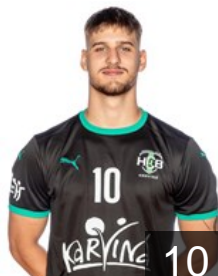

Position: Left Back
Place of birth: Ostrava
Date of birth: 07.04.2005
Height: 186 cm
Weight: 86 kg