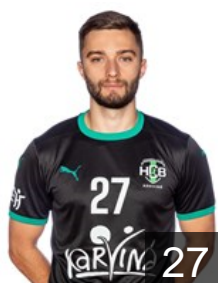

EHF Club Competition – Delegation list

EHF European League Men 2025/26

CZE HCB Karvina - Players

Bajer Pavel

Position: Right Wing
Place of birth: Prerov
Date of birth: 02.05.2002
Height: 186 cm
Weight: 82 kg

Blyzniuk Illia

Position: Right Back
Place of birth: Zaporizhzhia
Date of birth: 19.02.2001
Height: 185 cm
Weight: 90 kg

Franc Vaclav

Position: Line Player
Place of birth: Litomerice
Date of birth: 10.08.1996
Height: 201 cm
Weight: 125 kg

Fulnek Patrik

Position: Centre Back
Place of birth: Koprivnice
Date of birth: 23.05.1995
Height: 186 cm
Weight: 87 kg

Hajko Marian

Position: Left Back
Place of birth:
Date of birth: 29.09.1997
Height: 188 cm
Weight: 88 kg