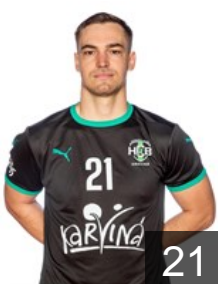

EHF Club Competition – Delegation list

EHF European League Men 2025/26

CZE HCB Karvina - Players

Bajer Pavel

Position: Right Wing
Place of birth: Prerov
Date of birth: 02.05.2002
Height: 186 cm
Weight: 82 kg

Blyzniuk Illia

Position: Right Back
Place of birth: Zaporizhzhia
Date of birth: 19.02.2001
Height: 185 cm
Weight: 90 kg

Franc Vaclav

Position: Line Player
Place of birth: Litomerice
Date of birth: 10.08.1996
Height: 201 cm
Weight: 125 kg