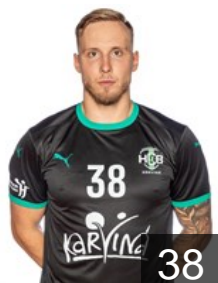

 CZE

Kostalek Vaclav

Position: Left Back
Place of birth: Ostrava
Date of birth: 07.04.2005
Height: 186 cm
Weight: 86 kg

 CZE

Kostalek Vojtech

Position: Goalkeeper
Place of birth: Ostrava
Date of birth: 07.04.2005
Height: 186 cm
Weight: 86 kg

 CZE

Kristek Daniel

Position: Left Back
Place of birth: Ostrava
Date of birth: 22.07.1998
Height: 195 cm
Weight: 94 kg

 SVK

Marek Dominik

Position: Goalkeeper
Place of birth: Malacky
Date of birth: 19.02.2007
Height: 202 cm
Weight: 78 kg

 CZE

Mokros Petr

Position: Goalkeeper
Place of birth: Havířov
Date of birth: 08.08.1997
Height: 188 cm
Weight: 84 kg

EHF Club Competition – Delegation list

EHF European League Men 2025/26

 CZE HCB Karvina - Players

 CZE

Nantl Matej

Position: Line Player
Place of birth: Litovel
Date of birth: 15.07.1998
Height: 195 cm
Weight: 100 kg

 CZE

Patzel Jonas

Position: Centre Back
Place of birth: Praha
Date of birth: 14.02.2002
Height: 190 cm
Weight: 83 kg