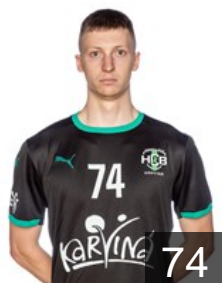

EHF Club Competition – Delegation list

EHF European League Men 2025/26

 CZE HCB Karvina - Players

 CZE

Bajer Pavel

Position: Right Wing
Place of birth: Prerov
Date of birth: 02.05.2002
Height: 186 cm
Weight: 82 kg

 UKR

Blyzniuk Illia

Position: Right Back
Place of birth: Zaporizhzhia
Date of birth: 19.02.2001
Height: 185 cm
Weight: 90 kg

 CZE

Franc Vaclav

Position: Line Player
Place of birth: Litomerice
Date of birth: 10.08.1996
Height: 201 cm
Weight: 125 kg

 CZE

Fulnek Patrik

Position: Centre Back
Place of birth: Koprivnice
Date of birth: 23.05.1995
Height: 186 cm
Weight: 87 kg

 SVK

Hajko Marian

Position: Left Back
Place of birth:
Date of birth: 29.09.1997
Height: 188 cm
Weight: 88 kg