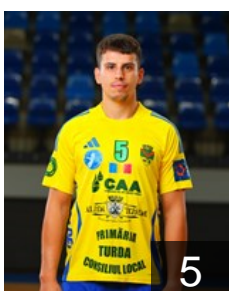

 GEO
Kbilashvili Irakli
Position: Centre Back
Place of birth: BAGDATI
Date of birth: 02.10.1998
Height: 189 cm
Weight: 90 kg

 ROU
Lazar Radu Alexandru
Position: Left Back
Place of birth: Turda
Date of birth: 19.09.1987
Height: 201 cm
Weight: 115 kg

 SRB
Mosaic Ivan
Position: Left Back
Place of birth: kragujevac
Date of birth: 23.12.1994
Height: 195 cm
Weight: 102 kg

EHF Club Competition – Delegation list

EHF European League Men 2025/26

 ROU AHC Potaissa Turda - Players

 POL

Piechowski Mateusz

Position: Line Player
Place of birth: PLOCK
Date of birth: 01.03.1995
Height: 210 cm
Weight: 108 kg

 ROU

Pintoiu George

Position: Left Back
Place of birth: Turda
Date of birth: 27.11.2004
Height: 198 cm
Weight: 88 kg

 ROU

Pintoiu Teodor

Position: Left Back
Place of birth: Turda
Date of birth: 20.09.1999
Height: 192 cm
Weight: 96 kg

 ROU

Pop Daniel

Position: Right Wing
Place of birth: Turda
Date of birth: 10.02.2000
Height: 182 cm
Weight: 85 kg