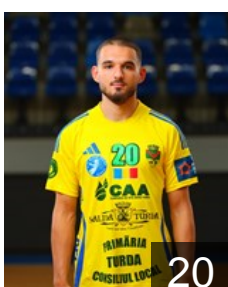

ROU

Veres Denis

Position: Left Wing
Place of birth: Cluj Napoca
Date of birth: 19.11.2003
Height: 177 cm
Weight: 72 kg

20