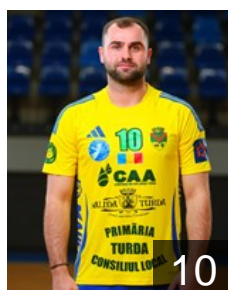

 ROU
Bucataru Alexandru Florin
Position: Goalkeeper
Place of birth: Piatra Neamt
Date of birth: 04.11.1995
Height: 203 cm
Weight: 109 kg

 ROU
Dumitriu Gabriel Florinel
Position: Line Player
Place of birth: GALATI
Date of birth: 30.01.1996
Height: 192 cm
Weight: 108 kg

 IRI
Falavarjani M.
Position: Left Back
Place of birth: Esfahan
Date of birth: 16.08.1998
Height: 198 cm
Weight: 90 kg

 ROU
Ghita Radu Cristian
Position: Right Back
Place of birth: BACAU
Date of birth: 22.11.1990
Height: 189 cm
Weight: 92 kg

 ROU
Ghivil Alexandru Alin
Position: Centre Back
Place of birth: Turda
Date of birth: 02.09.2001
Height: 189 cm
Weight: 86 kg

 ROU
Grindean Paul Sebastian
Position: Line Player
Place of birth: bistrita
Date of birth: 15.10.2005
Height: 188 cm
Weight: 124 kg

 ROU
Hanc Andrei
Position: Left Wing
Place of birth: campia turzii
Date of birth: 11.08.2007
Height: 176 cm
Weight: 65 kg

 ROU
Horotan Rares Florentin
Position: Goalkeeper
Place of birth: baia mare
Date of birth: 15.07.2007
Height: 192 cm
Weight: 78 kg