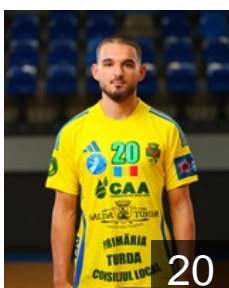

 ROU

Popescu Mihai Catalin

Position: Goalkeeper
Place of birth: Gaesti
Date of birth: 15.03.1985
Height: 195 cm
Weight: 100 kg

 ROU

Rusu Darius Daniel

Position: Right Back
Place of birth: cluj-napoca
Date of birth: 07.04.2004
Height: 194 cm
Weight: 88 kg

 ROU

Spurio Pirani Luca

Position: Right Wing
Place of birth: timisoara
Date of birth: 26.09.2007
Height: 192 cm
Weight: 74 kg

 ROU

Thalmaier Roland

Position: Right Wing
Place of birth: Cluj-Napoca
Date of birth: 15.09.1996
Height: 190 cm
Weight: 91 kg