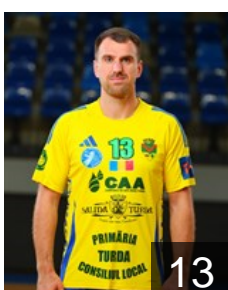

EHF Club Competition – Delegation list

EHF European League Men 2025/26

 ROU AHC Potaissa Turda - Players

 ROU
Bastiurea Adrian Iordan
Position: Goalkeeper
Place of birth: Tulcea
Date of birth: 20.09.2003
Height: 200 cm
Weight: 128 kg

 ROU
Bucataru Alexandru Florin
Position: Goalkeeper
Place of birth: Piatra Neamt
Date of birth: 04.11.1995
Height: 203 cm
Weight: 109 kg

 ROU
Dumitriu Gabriel Florinel
Position: Line Player
Place of birth: GALATI
Date of birth: 30.01.1996
Height: 192 cm
Weight: 108 kg

 IRI
Falavarjani M.
Position: Left Back
Place of birth: Esfahan
Date of birth: 16.08.1998
Height: 198 cm
Weight: 90 kg

 ROU
Ghita Radu Cristian
Position: Right Back
Place of birth: BACAU
Date of birth: 22.11.1990
Height: 189 cm
Weight: 92 kg