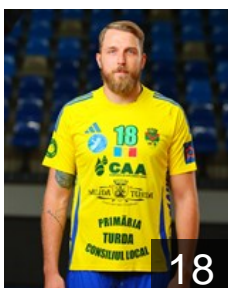

 ROU
Hanc Andrei
Position: Left Wing
Place of birth: campia turzii
Date of birth: 11.08.2007
Height: 176 cm
Weight: 65 kg

 ROU
Horotan Rares Florentin
Position: Goalkeeper
Place of birth: Baia Mare
Date of birth: 15.07.2007
Height: 197 cm
Weight: 92 kg

 GEO
Kbilashvili Irakli
Position: Centre Back
Place of birth: BAGDATI
Date of birth: 02.10.1998
Height: 189 cm
Weight: 90 kg

 ROU
Lazar Radu Alexandru
Position: Left Back
Place of birth: Turda
Date of birth: 19.09.1987
Height: 201 cm
Weight: 115 kg

 SRB
Mosaic Ivan
Position: Left Back
Place of birth: kragujevac
Date of birth: 23.12.1994
Height: 195 cm
Weight: 102 kg

EHF Club Competition – Delegation list

EHF European League Men 2025/26

 ROU AHC Potaissa Turda - Players