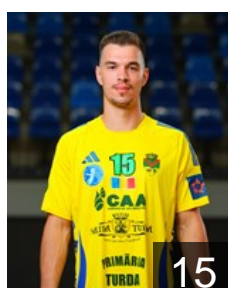

53

 ROU

Pintoiu Teodor

Position: Left Back
Place of birth: Turda
Date of birth: 20.09.1999
Height: 192 cm
Weight: 96 kg

5

 ROU

Pop Daniel

Position: Right Wing
Place of birth: Turda
Date of birth: 10.02.2000
Height: 182 cm
Weight: 85 kg

71

 ROU

Popescu Mihai Catalin

Position: Goalkeeper
Place of birth: Gaesti
Date of birth: 15.03.1985
Height: 195 cm
Weight: 100 kg

16

 ROU

Rusu Darius Daniel

Position: Right Back
Place of birth: cluj-napoca
Date of birth: 07.04.2004
Height: 194 cm
Weight: 88 kg

15

 ROU

Spurio Pirani Luca

Position: Right Wing
Place of birth: timisoara
Date of birth: 26.09.2007
Height: 192 cm
Weight: 74 kg

2

 ROU

Thalmaier Roland

Position: Right Wing
Place of birth: Cluj-Napoca
Date of birth: 15.09.1996
Height: 190 cm
Weight: 91 kg