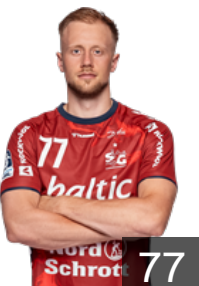

DEN

Pytlick Simon Bogetoft

Position: Left Back
Place of birth: Svendborg
Date of birth: 11.12.2000
Height: 193 cm
Weight: 98 kg

DEN

Rithaphorn Jonas

Position: Left Wing
Place of birth: Haderslev
Date of birth: 18.09.2006
Height: 182 cm
Weight: 76 kg

NOR

Tønnesen Kent Robin

Position: Right Back
Place of birth: Partille
Date of birth: 05.06.1991
Height: 195 cm
Weight: 102 kg

GER

Volz Patrick

Position: Left Wing
Place of birth: Konstanz
Date of birth: 04.06.1999
Height: 191 cm
Weight: 92 kg

GER

Witzke Luca

Position: Centre Back
Place of birth: Moers
Date of birth: 03.04.1999
Height: 192 cm
Weight: 96 kg

EHF Club Competition – Delegation list

EHF European League Men 2025/26

 GER SG Flensburg-Handewitt - Team Officials