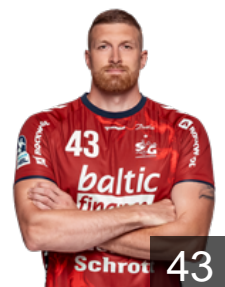

EHF Club Competition – Delegation list

EHF European League Men 2025/26

GER SG Flensburg-Handewitt - Players

SLO

Blagotinsek Blaz

Position: Line Player
Place of birth: Celje
Date of birth: 17.01.1994
Height: 203 cm
Weight: 117 kg

BIH

Buric Benjamin

Position: Goalkeeper
Place of birth: Doboij
Date of birth: 20.11.1990
Height: 196 cm
Weight: 102 kg

GER

Buschmann Onno

Position: Right Back
Place of birth: Flensburg
Date of birth: 11.04.2007
Height: 194 cm
Weight: 92 kg