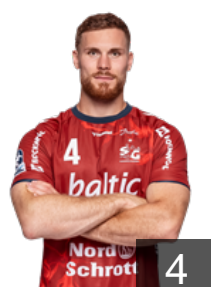

GER

Detlefsen Moritz Frederik

Position: Line Player
Place of birth: Flensburg
Date of birth: 25.01.2008
Height: 203 cm
Weight: 93 kg

BIH

Faljc Adin

Position: Line Player
Place of birth: Zenica
Date of birth: 24.09.2000
Height: 197 cm
Weight: 120 kg

19

GER

Golla Johannes

Position: Line Player
Place of birth: Wiesbaden
Date of birth: 05.11.1997
Height: 195 cm
Weight: 112 kg

GER

Grgic Marko

Position: Centre Back
Place of birth: Eisenach
Date of birth: 11.09.2003
Height: 198 cm
Weight: 103 kg