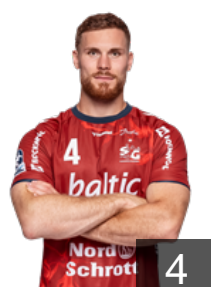

GER

Detlefsen Moritz Frederik

Position: Line Player
Place of birth:
Date of birth: 25.01.2008
Height: -
Weight: -

BIH

Faljc Adin

Position: Line Player
Place of birth: Zenica
Date of birth: 24.09.2000
Height: 197 cm
Weight: 120 kg

19

GER

Golla Johannes

Position: Line Player
Place of birth: Wiesbaden
Date of birth: 05.11.1997
Height: 195 cm
Weight: 112 kg

GER

Grgic Marko

Position: Centre Back
Place of birth: Eisenach
Date of birth: 11.09.2003
Height: 198 cm
Weight: 103 kg