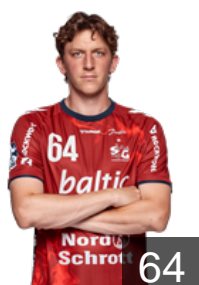

DEN

Kirkeløkke Niclas Vest

Position: Right Back
Place of birth: Ringe
Date of birth: 26.03.1994
Height: 195 cm
Weight: 99 kg

GER

Knutzen Thilo

Position: Left Back
Place of birth: Flensburg
Date of birth: 19.12.2004
Height: 213 cm
Weight: 92 kg

GER

Koscielski Marc

Position: Left Back
Place of birth: Lübeck
Date of birth: 20.05.2006
Height: 202 cm
Weight: 100 kg

DEN

Møller Kevin

Position: Goalkeeper
Place of birth: Tønder
Date of birth: 20.06.1989
Height: 200 cm
Weight: 103 kg

DEN

Møller Lasse Kjær

Position: Left Back
Place of birth: Gudme
Date of birth: 11.06.1996
Height: 199 cm
Weight: 104 kg

SLO

Novak Domen

Position: Right Wing
Place of birth: Ljubljana
Date of birth: 26.04.1998
Height: 181 cm
Weight: 81 kg

DEN

Pytlick Simon Bogetoft

Position: Left Back
Place of birth: Svendborg
Date of birth: 11.12.2000
Height: 193 cm
Weight: 98 kg

DEN

Rithaphorn Jonas

Position: Left Wing
Place of birth: Haderslev
Date of birth: 18.09.2006
Height: 182 cm
Weight: 76 kg