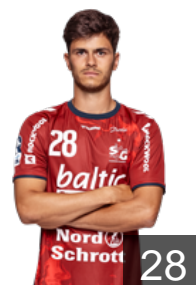

DEN

Møller Lasse Kjær

Position: Left Back
Place of birth: Gudme
Date of birth: 11.06.1996
Height: 199 cm
Weight: 104 kg

SLO

Novak Domen

Position: Right Wing
Place of birth: Ljubljana
Date of birth: 26.04.1998
Height: 181 cm
Weight: 81 kg

DEN

Pytlick Simon Bogetoft

Position: Left Back
Place of birth: Svendborg
Date of birth: 11.12.2000
Height: 193 cm
Weight: 98 kg

DEN

Rithaphorn Jonas

Position: Left Wing
Place of birth: Haderslev
Date of birth: 18.09.2006
Height: 182 cm
Weight: 76 kg

NOR

Tønnesen Kent Robin

Position: Right Back
Place of birth: Partille
Date of birth: 05.06.1991
Height: 195 cm
Weight: 102 kg

GER

Volz Patrick

Position: Left Wing
Place of birth: Konstanz
Date of birth: 04.06.1999
Height: 191 cm
Weight: 92 kg