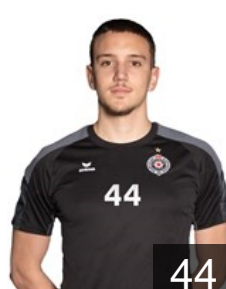

## Kurtic Nikola

Position: Left Wing  
Place of birth: Priboj  
Date of birth: 11.06.2008  
Height: 180 cm  
Weight: 70 kg

SRB

## Micic Ivan

Position: Line Player  
Place of birth: Belgrade  
Date of birth: 22.09.2000  
Height: 190 cm  
Weight: 92 kg

SRB

## Milosevic Filip

Position: Centre Back  
Place of birth: Belgrade  
Date of birth: 28.05.2006  
Height: 191 cm  
Weight: 87 kg