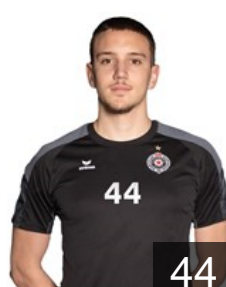

SRB

Jevtic Vladimir

Position: Line Player
Place of birth: Valjevo
Date of birth: 19.11.1995
Height: 201 cm
Weight: 121 kg

SLO

Kotar Miha

Position: Centre Back
Place of birth: Trebnje
Date of birth: 06.03.1999
Height: 184 cm
Weight: 83 kg

SRB

Kurtic Nikola

Position: Left Wing
Place of birth:
Date of birth: 11.06.2008
Height: 184 cm
Weight: 79 kg

SRB

Micic Ivan

Position: Line Player
Place of birth: Belgrade
Date of birth: 22.09.2000
Height: 190 cm
Weight: 92 kg

SRB

Milosevic Filip

Position: Centre Back
Place of birth: Belgrade
Date of birth: 28.05.2006
Height: 191 cm
Weight: 87 kg

SRB

Nikolic Marko

Position: Left Wing
Place of birth: Krusevac
Date of birth: 01.11.1998
Height: 189 cm
Weight: 88 kg

SRB

Popovic Veljko

Position: Centre Back
Place of birth: Belgrade
Date of birth: 18.02.2000
Height: 190 cm
Weight: 86 kg

EHF Club Competition – Delegation list

EHF European League Men 2025/26

 SRB RK Partizan AdmiralBet - Players