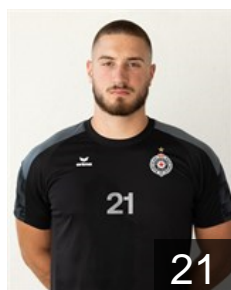

SRB

Milosevic Filip

Position: Centre Back
Place of birth: Belgrade
Date of birth: 28.05.2006
Height: 191 cm
Weight: 87 kg

SRB

Nikolic Marko

Position: Left Wing
Place of birth: Krusevac
Date of birth: 01.11.1998
Height: 189 cm
Weight: 88 kg

SRB

Popovic Veljko

Position: Centre Back
Place of birth: Belgrade
Date of birth: 18.02.2000
Height: 190 cm
Weight: 86 kg

EHF Club Competition – Delegation list

EHF European League Men 2025/26

 SRB RK Partizan AdmiralBet - Players

 SRB
Sijan Simo
Position: Left Back
Place of birth: Novi Sad
Date of birth: 31.08.2004
Height: 186 cm
Weight: 94 kg

 SRB
Sotic Mladen
Position: Left Wing
Place of birth: Beograd
Date of birth: 05.02.1995
Height: 186 cm
Weight: 73 kg