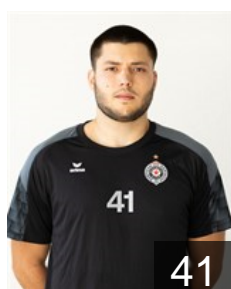

EHF Club Competition – Delegation list

EHF European League Men 2025/26

 SRB RK Partizan AdmiralBet - Players

SRB

Andjelkovic Lazar

Position: Right Wing
Place of birth: Zajecar
Date of birth: 28.12.2001
Height: 182 cm
Weight: 78 kg

SRB

Crnoglavac Nikola

Position: Right Back
Place of birth: Kraljevo
Date of birth: 22.04.1992
Height: 182 cm
Weight: 78 kg

SRB

Ivanic Petar

Position: Line Player
Place of birth: Belgrade
Date of birth: 23.08.2005
Height: 190 cm
Weight: 109 kg

RUS

Ivanov Sergei

Position: Right Back
Place of birth: Krasnodar
Date of birth: 16.10.2000
Height: 198 cm
Weight: 105 kg

SRB

Jevremovic Jovan

Position: Goalkeeper
Place of birth: Kragujevac
Date of birth: 09.11.2005
Height: 192 cm
Weight: 92 kg

SRB

Milosevic Filip

Position: Centre Back
Place of birth: Belgrade
Date of birth: 28.05.2006
Height: 191 cm
Weight: 87 kg

SRB

Nikolic Marko

Position: Left Wing
Place of birth: Krusevac
Date of birth: 01.11.1998
Height: 189 cm
Weight: 88 kg