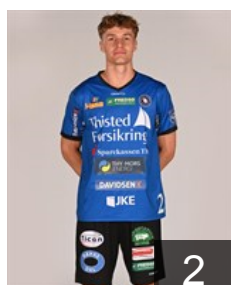

DEN
Pedersen Lasse Mathias
Position: Left Back
Place of birth: Odense
Date of birth: 08.03.2002
Height: 196 cm
Weight: 96 kg