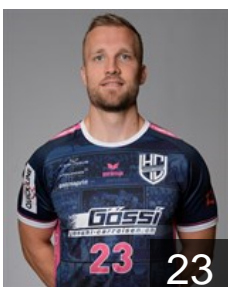

## Bader Marc

Position: Back  
Place of birth:  
Date of birth: 08.02.2001  
Height: 190 cm  
Weight: 98 kg

 FRA

## Bonnefoi Kevin

Position: Goalkeeper  
Place of birth: TOULON  
Date of birth: 03.12.1991  
Height: 190 cm  
Weight: 103 kg

 MNE

## Cepic Radojica

Position: Left Back  
Place of birth: Pljevlja  
Date of birth: 29.07.2002  
Height: 194 cm  
Weight: 89 kg

 SUI