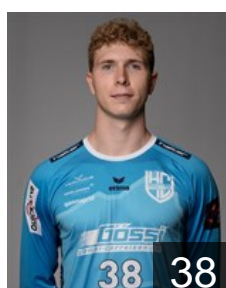

SUI

Scheidiger Jannis

Position: Goalkeeper
Place of birth: Basel
Date of birth: 08.08.2002
Height: 193 cm
Weight: 100 kg